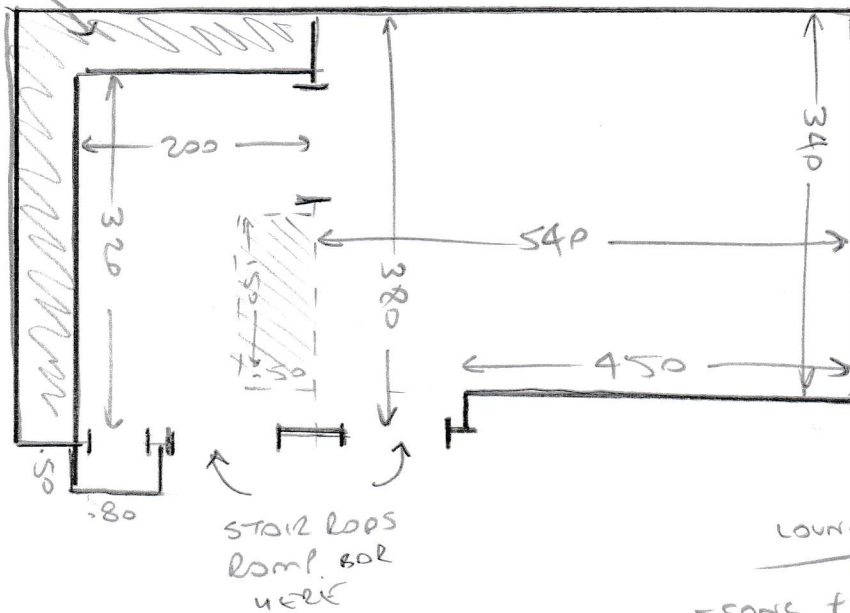

S31900  
WILLIAMS

NEW  
KITCHEN  
LAYOUT

(565.2)  
KITCHEN (NEW KITCHEN BEING INSTALLED)

- old cushion vinyl
- SCRAPE UP OLD FELT RESIDUE + SCREED
- MUST PRIME
- NO m/f
- 2<sup>ND</sup> FLOOR FLAT WITH LIFT,

LOUNGE (18.72)

- CONC FLOOR WITH FELT BACK LINO STUCK OVER THAT WE CAN FIT OVER IF CLICK BUT MUST COME UP IF DRYBACK
- m/f 3 UNITS (HEAVY SOFA)
- 2<sup>ND</sup> FLOOR FLAT WITH LIFT