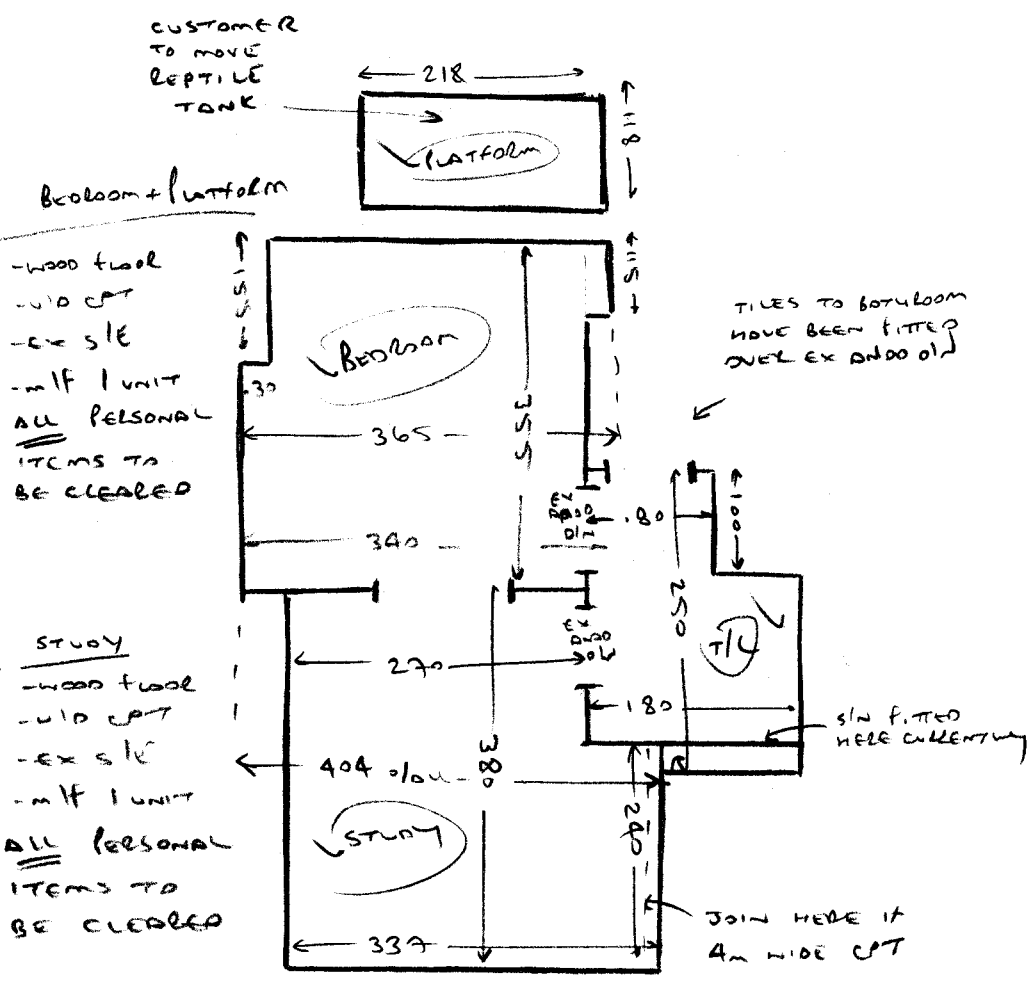

Hudson

TOP STAIRS

✓ 1/2	120	79
✓ 1 e	45	79
✓ 1/4 A	105	78
✓ 3 e	45	78
✓ 1/4 B	107	79
✓ 1 e	45	79
✓ U1	57	87
✓ U2	62	111
✓ U3	74	111
✓ U4	60	79
✓ 1 e	45	79
✓ B/W 1	45	111

MAIN STAIRS

✓ 4 e	43	87
✓ U5	64	105
✓ U6	76	123
✓ U7	70	85
✓ 5 e	43	85
✓ U8	67	97
✓ U9	77	120
✓ U10	72	87
✓ 1 e	45	87
✓ B/W 2	100	225

S/LANDS

-WOOD FLOOR
-W/D CPT
-EX S/E