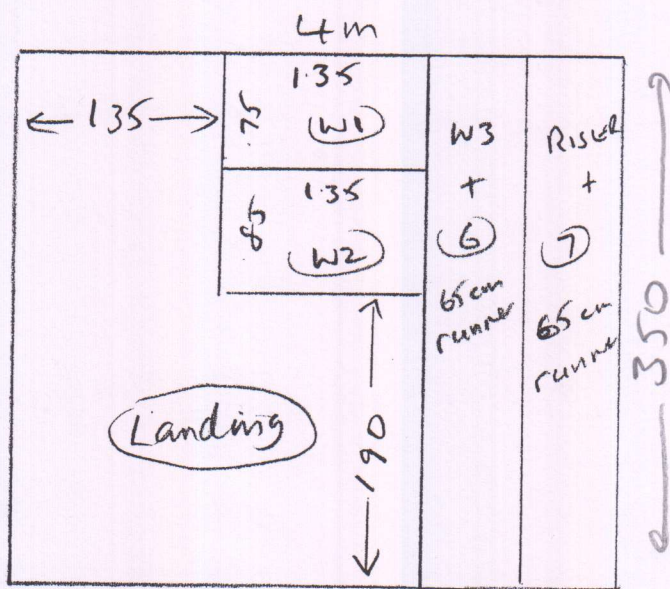

S31973

MRS T. TRAYNOR  
15 LEINSTER AVE  
E. SHEEN  
SW14 7JW

West End, Manor Grey

CLIPAN 7.55 x 4m

BED 2 3.80 x 4m

BED 3 2.85 x 4m

Cotswold Rib  
manston Rye

3.50 x 4m

Part 2 of job

25/11/20

Adnan

(10R2)