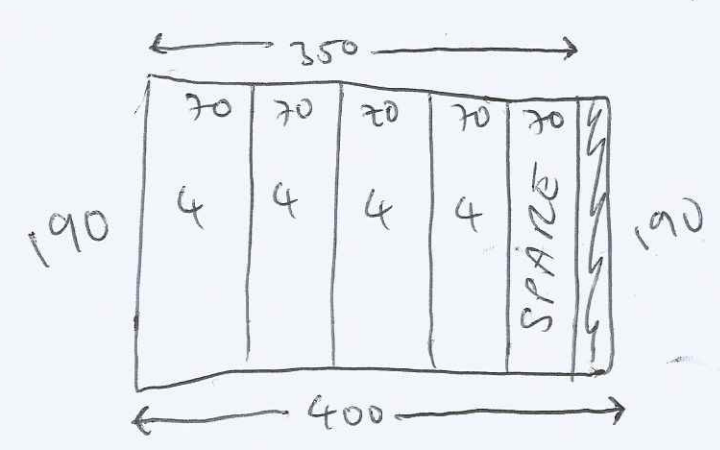

W/HOUSE TEMPLATE

- 25/11 RUNNER COVER
- 26/11 RUNNER BARK
- 3/12 FIT RUNNER
- 7/12

Top stairs

wood  
no ult  
needs slo  
cut to ult  
+ paint side  
prior to glue  
arrow

Riser 020 x 54 cm runner

(13) 044 x 54 cm "

B/N 070 x 56 cm runner

(12 cm gap)

wood  
no ult  
needs slo

KEEP SPARE INCREASE