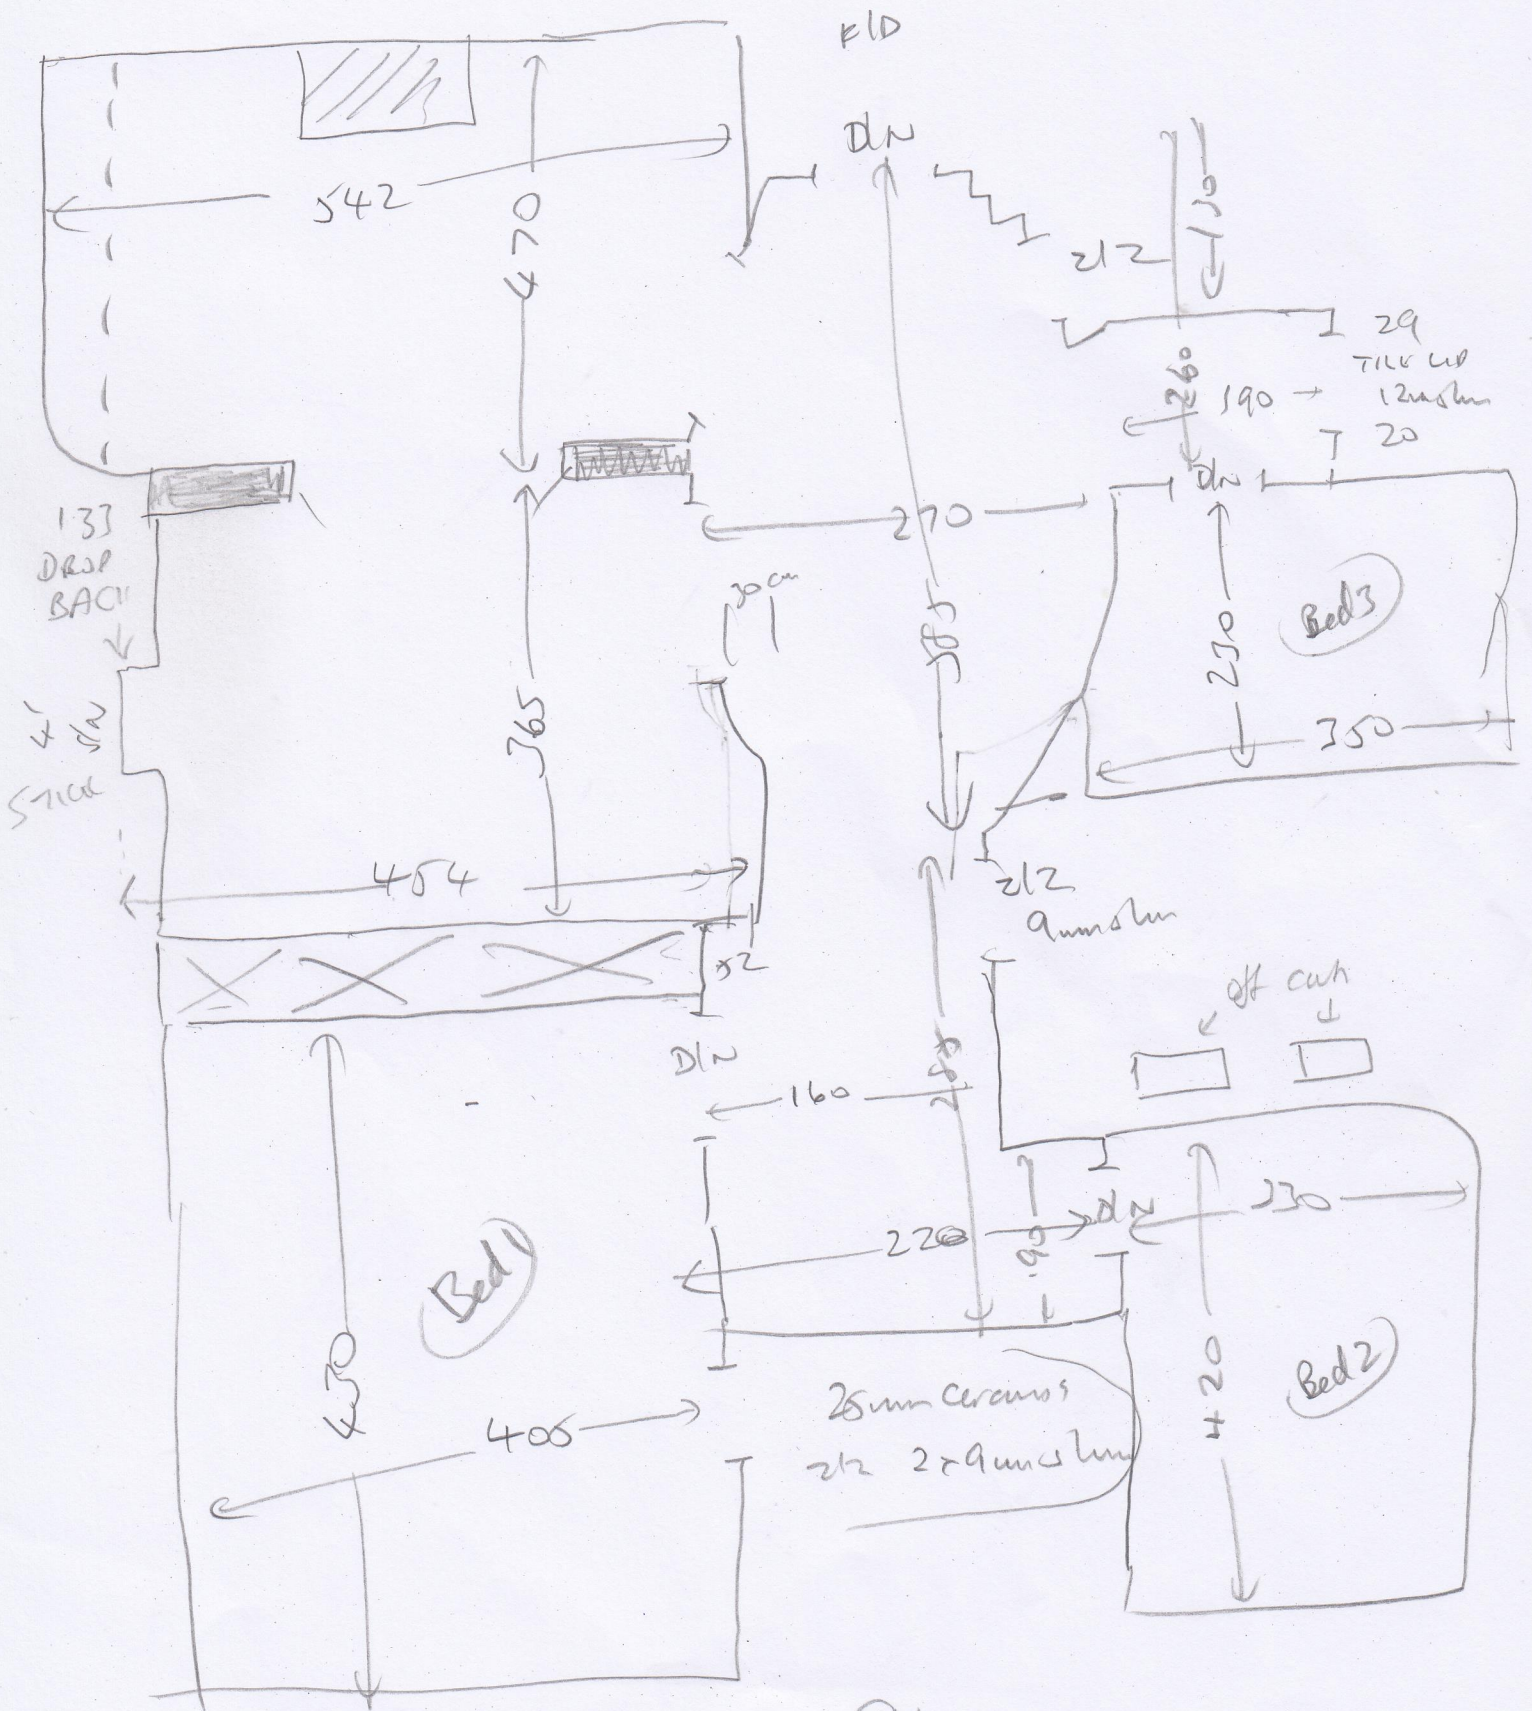

S32000
 M21 N U2R1
 29 Heath Rise
 Kersfield Road
 Putney
 SW15 3HF

$\checkmark 850 = 5m$
 ~~$\checkmark 755 = 5m$~~
 $\checkmark 900 = 5m$

532000

Mrs N. Uzri
29 Heath Rise
Kersfield Road
SW15 3HF

Job No:
Name:
Address:
Tel:
of:

2022

au
 solid
 no ub
 need slo stick

S 32000

221

5000