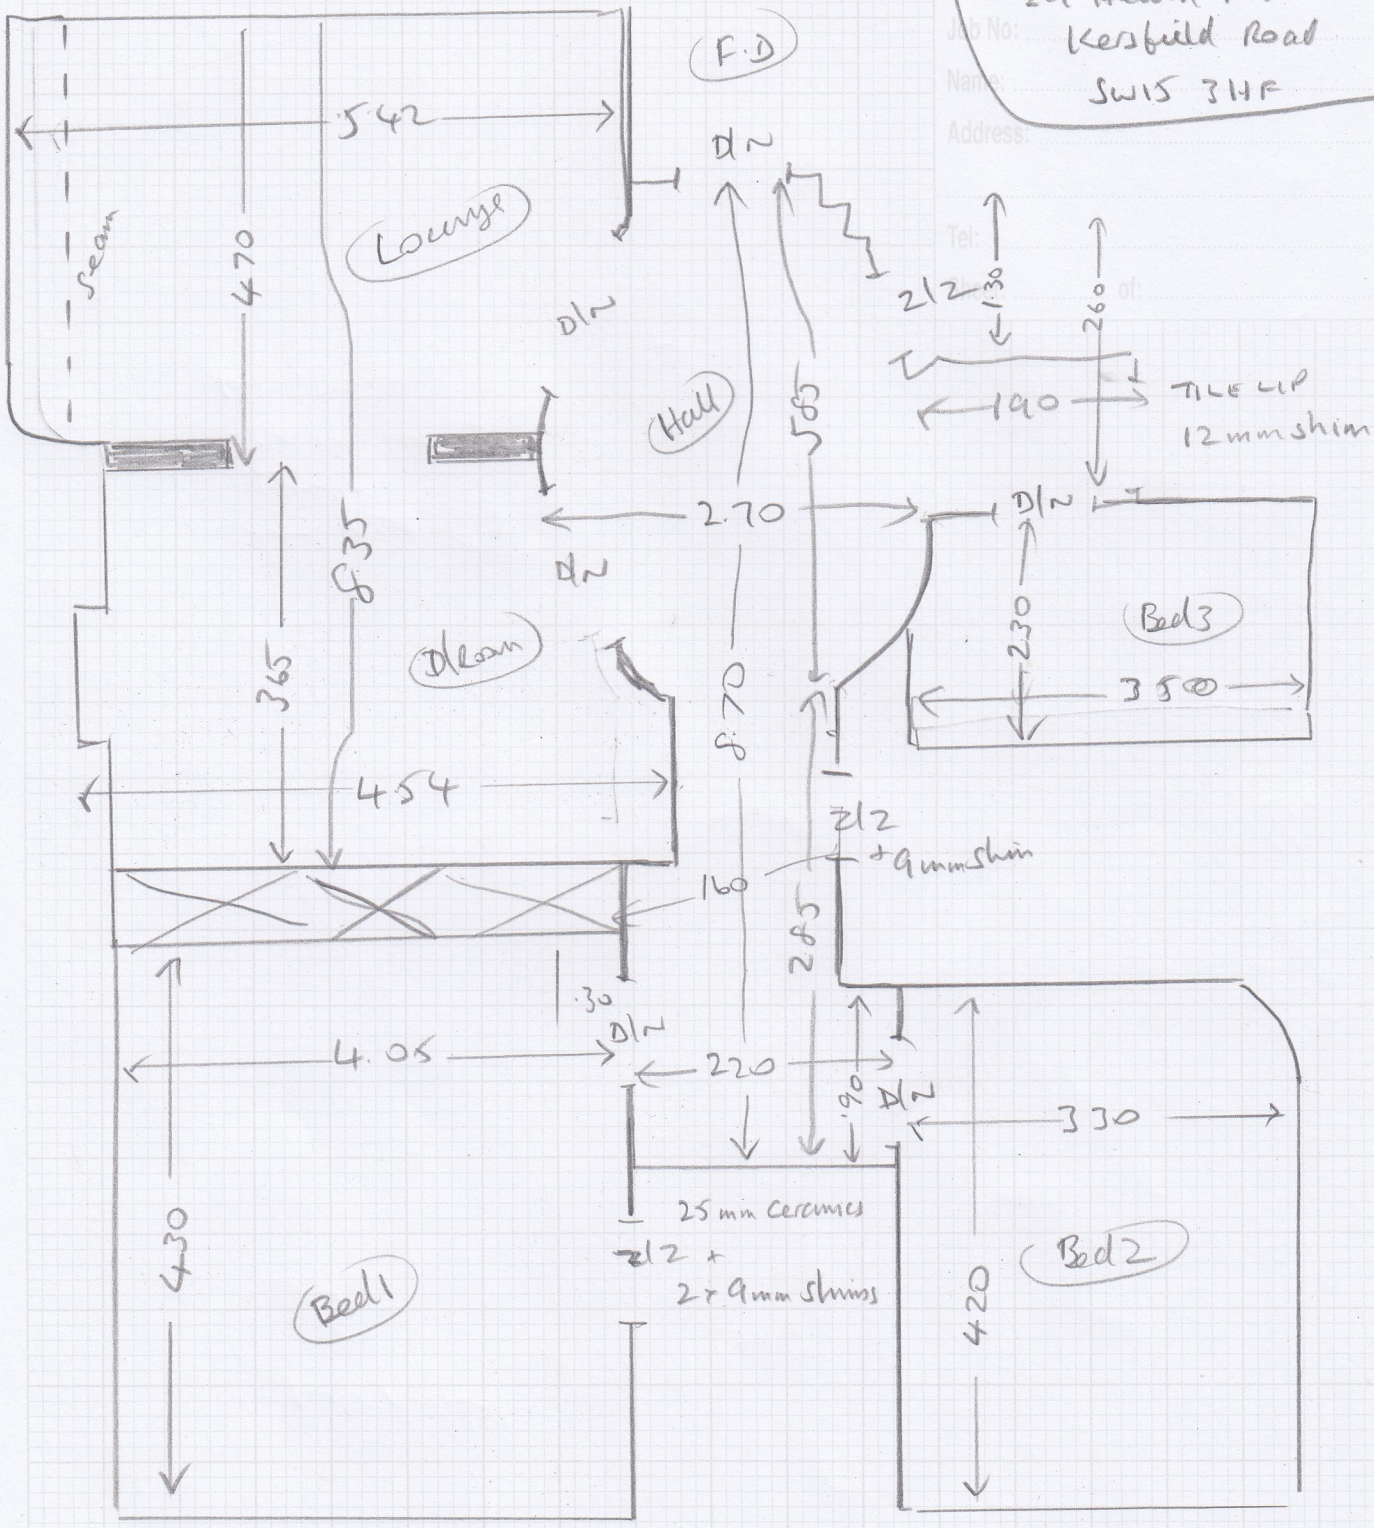

S32000
 M21 N U2R1
 29 Heath Rise
 Kersfield Road
 Putney
 SW15 3HF

$\checkmark 850 = 5m$
 ~~$\checkmark 755 = 5m$~~
 $\checkmark 900 = 5m$

532000

Mrs N. Uzri
29 Heath Rise
Kersfield Road
SW15 3HF

Job No:
Name:
Address:
Tel:
of:

2022

au
 solid
 no ub
 need slo stick

S 32000

221

5000