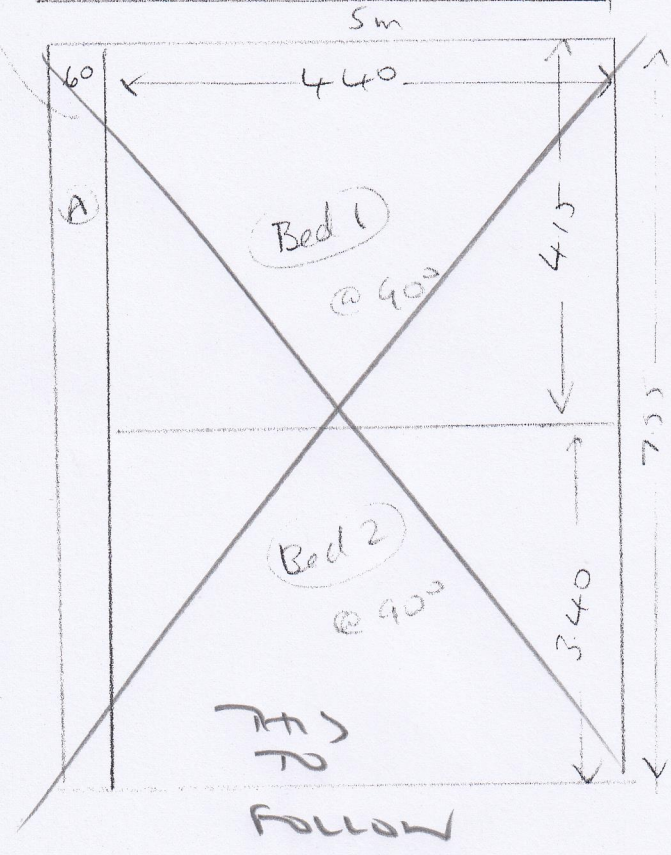

S32000
 M21 N U2R1
 29 Heath Rise
 Kersfield Road
 Putney
 SW15 3HF

$\checkmark 850 = 5m$
 ~~$\checkmark 755 = 5m$~~
 $\checkmark 900 = 5m$

532000

Mrs N. Uzri
29 Heath Rise
Kersfield Road
SW15 3HF

Job No:
Name:
Address:
Tel:
of:

2022

au
 solid
 no ub
 need slo stick

S 32000

221

5000