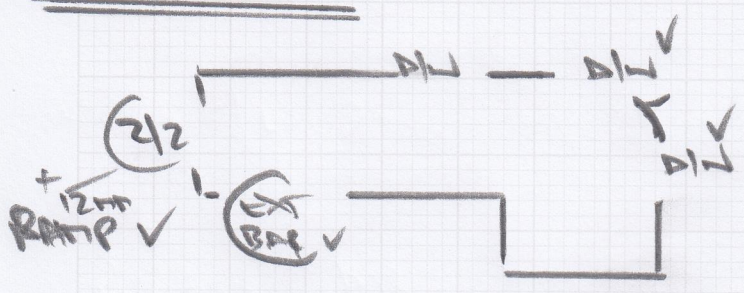

Job No: S32011

Name: SHAW

Address:

FIT ROW 26/10.

Tel:

Sheet: 1 of 1

LANE OUT

MAIN
LANDING

AIR DOOR BARS -

- ✓ ERT ISSUED
- ✓ 1.60 x 4m
- ISSUED
- ✓ LANE OUT
- ✓ NEW SIE
- ✓ AIR DOOR BARS