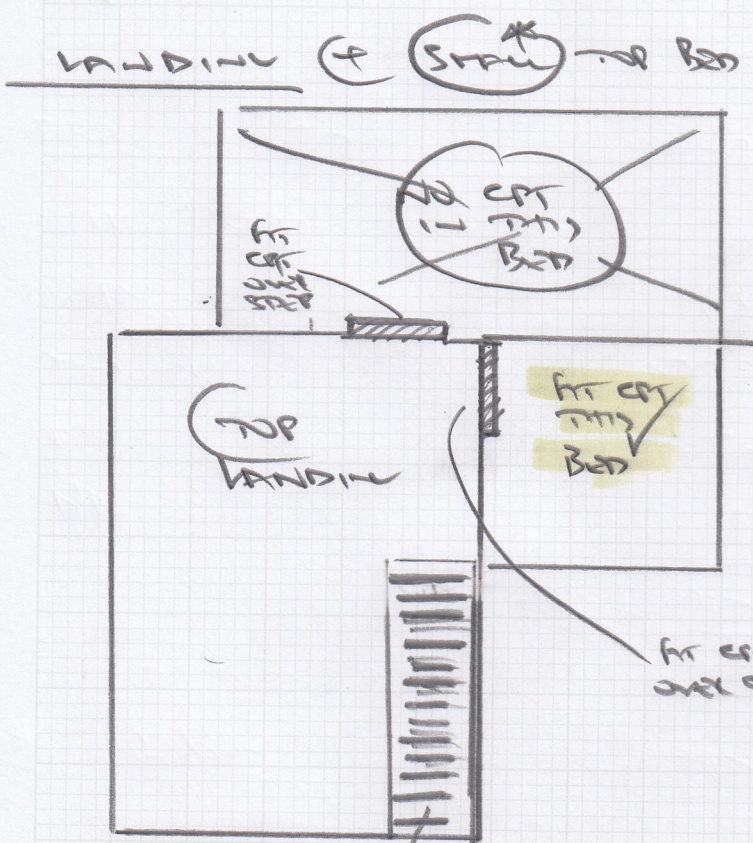

NOTE TOP FLOOR

TOP FLOOR

(2 BMS) ISSUES

FREED UP CHAIRS

mrcarpets  
 Job No: STANDEN  
 Name: PHILIP COT  
 Address: 30 MILL  
 AWA,  
 07970  
 380 111

IF  
 SEEN  
 RTI (MTR)

TOP LANDING  
 = 3.60 x 4.70 ✓  
 TOP BED STAIRS  
 = 3.00 x 4.70 ✓

- ✓ 4D -
- ✓ EMPTY ROOMS
- ✓ CUSTOMER'S OWN MEASUREMENTS
- ✓ EXT
- ✓ SIG + DIB

FIRST FLOOR

✓ BACK BED (LARGE)  
 4.65 x 4.70 CRT ISSUES

✓ BACK BED (SMALL)  
 3.15 x 4.70 CRT ISSUES