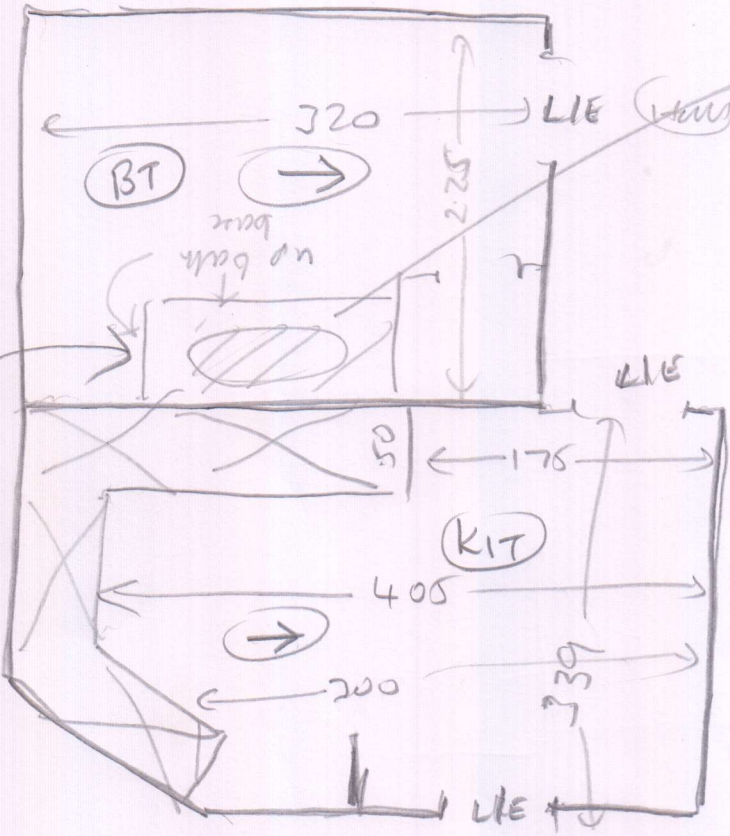

mrcarpets  
 S32035  
 Mactra Properties  
 No: 30 Morshead Mansions  
 Add: Morshead Road  
 London  
 Tel: WAILE  
 Sheet: of:

Sloane Twist 50  
 SLO 5026

- Lounge 5.10 x 5m
- cl/Plan 9.90 x 5m
- R/Bed 3 2.75 x 4m

Secura vinyl  
 S/OAK 2161

- BATH 3.30 x 3m
- KIT 4.15 x 4m

See page 3

VINYL

SJ2038  
MACTRA

30  
Punch  
in door ✓  
→

Turn vinyl up side  
of bath about 2"  
under the bath panel  
(2 sides)

Both  
Builder to lay  
batter ply

We need F. Finish  
" " seal edges

→  
Punch  
DIRECTION

Bed 3

415 x 475

NOTE.

FIT VINYL SLIGHTLY UP THE BATH  
ON 2 SIDES. BEFORE THE BATH PANEL  
GOES ON

Seal edges with silicone  
in kitchen and bathroom