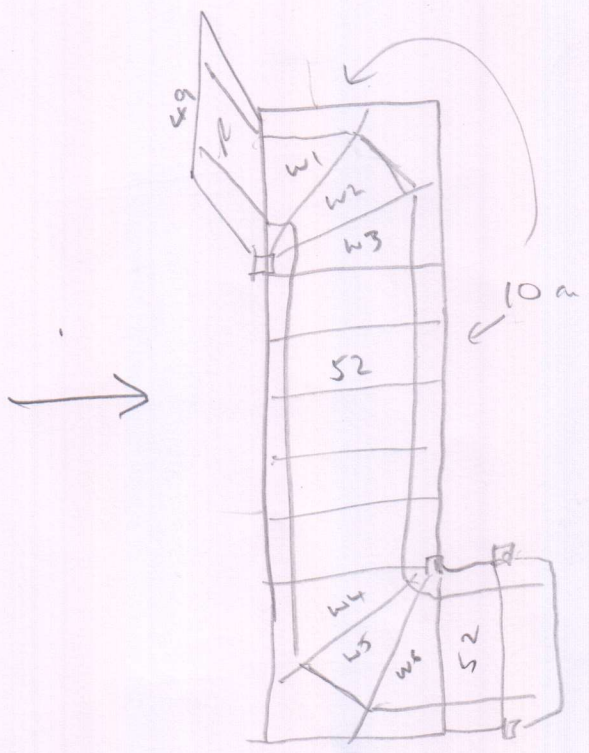

ircarpet

S32038

JOB: MRS D. KISTEMAKER

Name: 17 Ellison Road

Address: Barnes SW13 0AD

Tel:

STown: 114

3.30 x 4m

Also Fit 9mm skum on T/L

(top 2)

Layout

532036
KISTEMAKER

am Kemp (TK)

Riser 022 x 51cm (wangsap)
(12) 049 x 51cm

- Riser 022 x 49 cm
- W1 060 x 088 } cut on site
- W2 066 x 105 }
- W3 066 x 52 cm runne
- (5) 045 x 52 cm "
- W4 062 x 087 } cut on site
- W5 067 x 105 }
- W6 067 x 52 cm runne
- ~~(1)~~ 049 x 52 cm
- (2) 049 x 52 cm runne