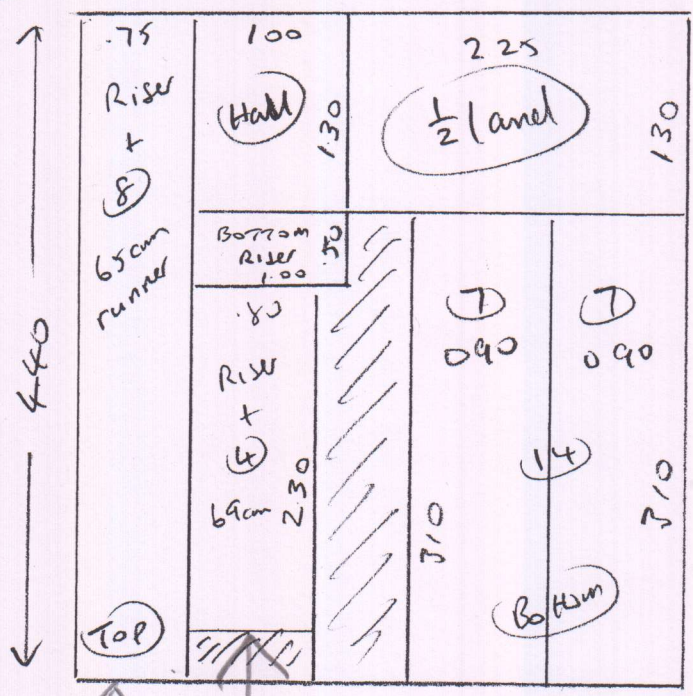

Part 2

4m

Top stairs 1- Runners

1/2 land : Fully bitted to under nosing

Bottom stairs + hall : Fully bitted

S32053

MR C WOOD
25 COURTLANDS AVE
KEW
TW9 4EP

Jazz 25
Blue/Berge

4.40 x 4m

FIT RISER + (4) 1st
THEN FIT 1/2 LAND +
LINE UP PATTERN WITH
(4) STAIRS
LAST, FIT RISER + (8).
PATTERN WILL NOT
LINE UP. - CUST KNOWS

Bedroom 2.90 x 3.50

New Home Twist
London
2.90 x 4m

CUSTOMER HAS OWN WILLY (roll)

WE NEED TO FIT PAPER FELT
+ SLEDGE

CUSTOMER HAS OWN ZIZAG FOR
US TO FIT

(102)

Layout

S32053
Mr C. Wood

Top stairs

- Riser 020 x 65cm runner
- (8) 047 x 65cm runner
- 1/2 land 120 on x 1.80
- Riser 020 x 69cm runner
- (4) 047 x 69cm

2" gap runner

FULLY FITTED
Fits to under
nosings

wood
no abs
needs slo

Whip
Black

Bottom stairs

- Riser 018 x 080
 - (14) 042 x 080
 - Hand 1.10 x 086
- ↓ ↗

no abs
extra Fully Fitted

Bedroom 280 x 350