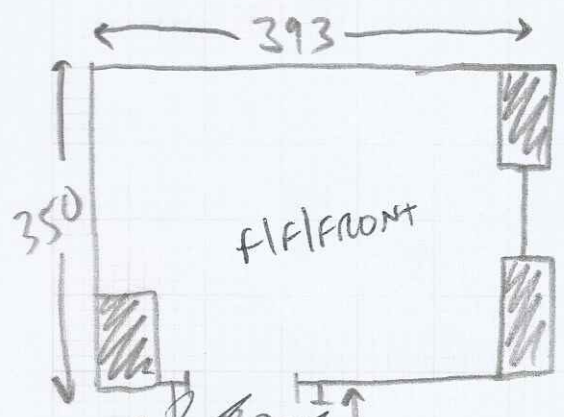

- ~~3x STRS 44 x 64~~
- ~~W1 = 58 x 74~~
- ~~W2 = 64 x 90~~
- ~~W3 = 63 x 65~~
- ~~4x STRS = 47 x 65~~
- ~~W4 = 59 x 72~~
- ~~W5 = 67 x 84~~

- ~~W6 = 75 x 104~~
- ~~W7 = 55 x 74~~
- ~~9x STRS 43 x 74~~

- LOFT = 3.05 x 4m
- FIFI FRONT = 4.05 x 4m
- FIFI REAR = 2.60 x 4m