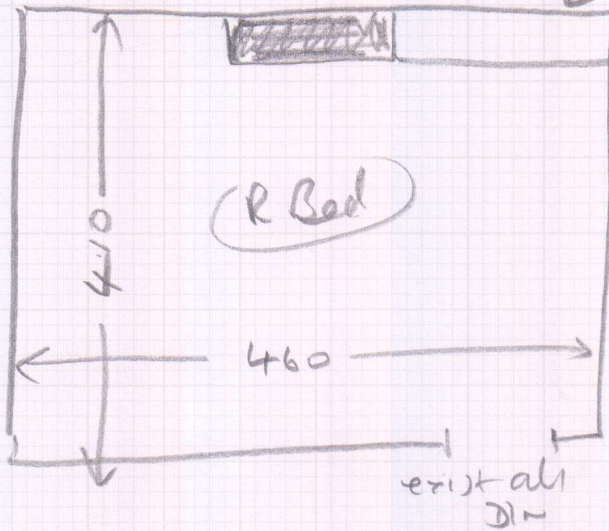

Fit waste in cupboard

Exist. sledge
" DIN

Empty room

S 32087

MRS J. COLLINS
Name: 3 PARK DRIVE
Address: E. STATION
SW14 8RB

Show
Tweeter of TIV 014
425 x 4m

(1021)