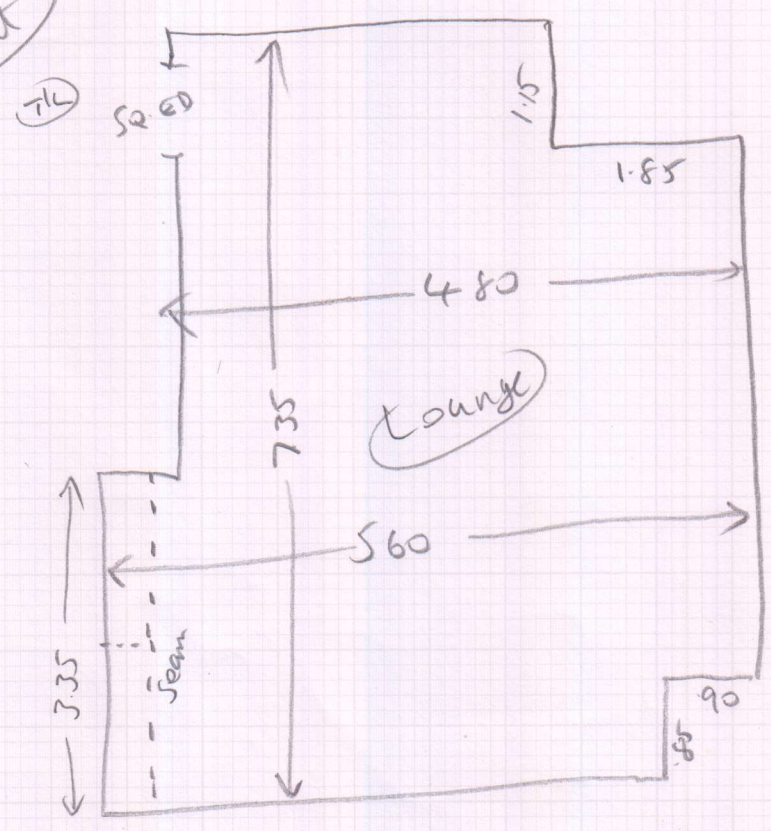

S32094

MR. P. POLYCARPOU
6A Denton Road
East Twickenham
TW1 2HQ

Monheux MON324
8.10 x 5m

Seam in recess
in 2 pieces

Layout

Part 1
of job

(10R2)