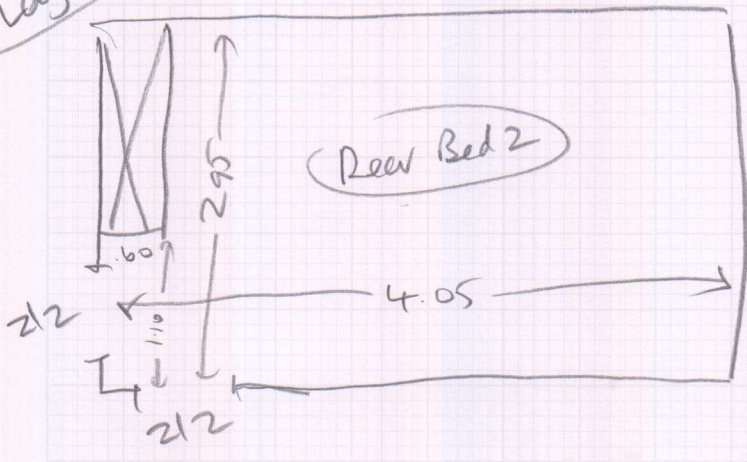

mrcarpet  
S32100

Job: MRS A.M. PRATT  
Name: 33 Vicarage Road  
Address: E Sheen  
SW14 8RZ

Sheet of: Venezuela Ven 014  
305 x 5m

Layout

Needs sledge

CLAMP

(1001)