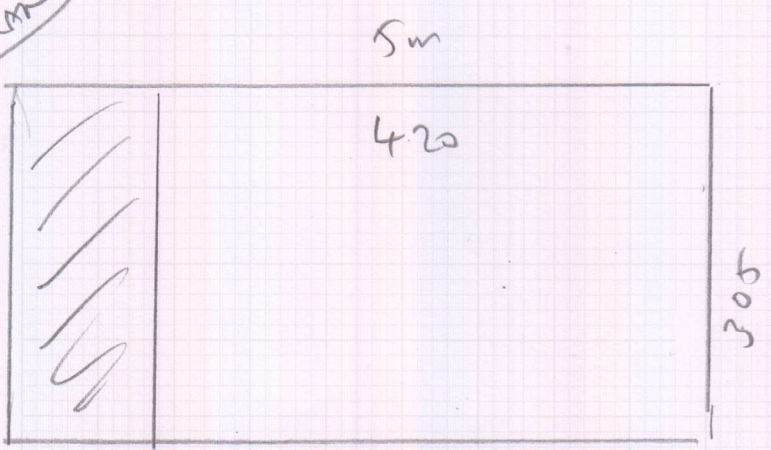

mrcarpet  
S32100

Job: MRS A.M. PRATT  
Name: 33 Vicarage Road  
Address: E Sheen  
SW14 8RZ

Sheet of: Venezuela Ven 014  
305 x 5m

Layout

Needs sledge

CLAMP

(1001)