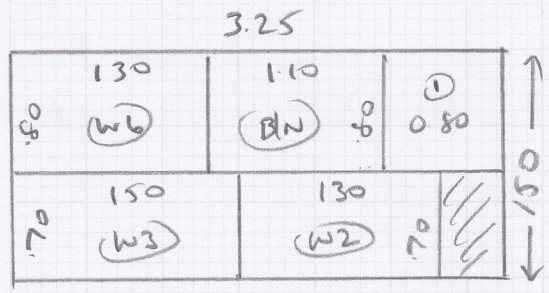

mrcarpet
S32107

Job No: Holder
Name: 17 Painesfield Ave
Address: SW14 8DW

Tel:
Sheet: 1 of 2

✓ 6.80 x 4m
✗ 1.50 x 3.25
✗ THIS PIECE
GIVEN WORK
HRS

ALL NEW SIE
AIRBRASS DIRECT

1012

Layout

mrcarpets
 S 32107
 Job No: Holder
 Name: 17 Painesfield Ave
 Address: SWICK & DW

Tel: 2 of 2
 Sheet: of

NET
 TRUCKS
 YOLTS

- TIL = 1120R x 72'
- 8 x STMS = 43 x 70'
- W1 = 55 x 80'
- W2 = 58 x 105'
- W3 = 58 x 108'
- W4 = 58 x 70'
- 1 x STRL = 42 x 70'

- W5 = 60 x 90'
- W6 = 70 x 114'
- W7 = 67 x 77'
- 9 x STMS = 42 x 80'
- BIN = 42 x 98'