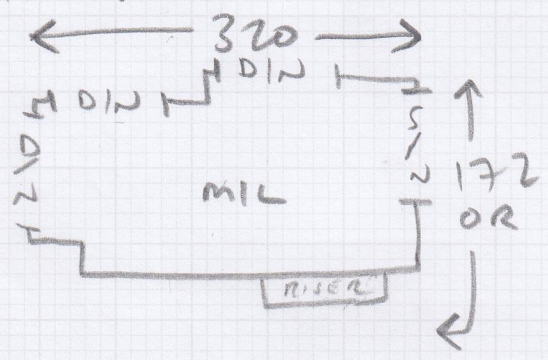

mrcarpet
S32107

Job No: Holder
Name: 17 Painesfield Ave
Address: SW14 8DW

Tel:
Sheet: 1 of 2

✓ 6.80 x 4m
✗ 1.50 x 3.25
✗ THIS PIECE
GIVEN WORK
HRS

ALL NEW SIE
AIRBRASS DIRECT

1012

Layout

mrcarpets
 S 32107
 Job No: Holder
 Name: 17 Painesfield Ave
 Address: SWICK & DW

Tel: 2 of 2
 Sheet: of

NET
 TRUCKS
 YOLTS

- TIL = 1120R x 72'
- 8 x STMS = 43 x 70'
- W1 = 55 x 80'
- W2 = 58 x 105'
- W3 = 58 x 108'
- W4 = 58 x 70'
- 1 x STRL = 42 x 70'

- W5 = 60 x 90'
- W6 = 70 x 114'
- W7 = 67 x 77'
- 9 x STMS = 42 x 80'
- BIN = 42 x 98'

NEW GRIPPER NO PIN
 TO THIS AREA.