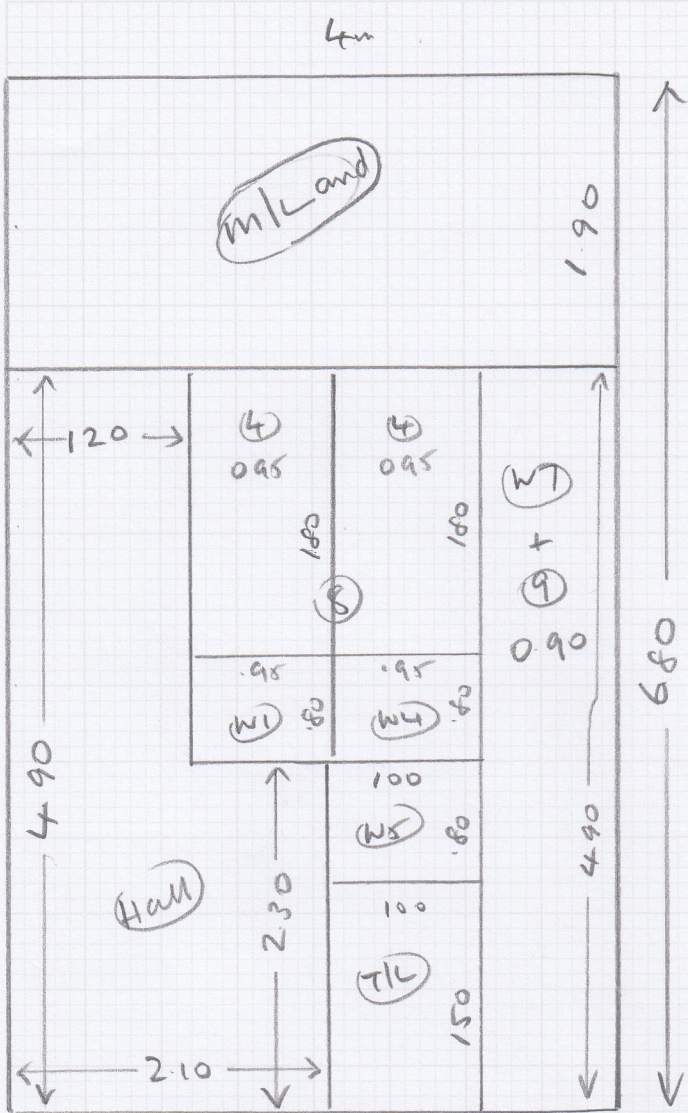

mrcarpet
S32107

Job No: Holder
Name: 17 Painesfield Ave
Address: SW14 8DW

Tel:
Sheet: 1 of 2

✓ 6.80 x 4m
✗ 1.50 x 3.25
✗ THIS PIECE
GIVEN WORK
HRS

ALL NEW SIE
AIRBRASS DIRECT

1012

Layout

mrcarpets
 S 32107
 Job No: Holder
 Name: 17 Painesfield Ave
 Address: SWICK & DW

Tel: 2 of 2
 Sheet: of

NET
 TRUCKS
 YOLTS

- TIL = 1120R x 72'
- 8 x STMS = 43 x 70'
- W1 = 55 x 80'
- W2 = 58 x 105'
- W3 = 58 x 108'
- W4 = 58 x 70'
- 1 x STRL = 42 x 70'

- W5 = 60 x 90'
- W6 = 70 x 114'
- W7 = 67 x 77'
- 9 x STMS = 42 x 80'
- BIN = 42 x 98'

NEW GRIPPER NO PIN
 TO THIS AREA.