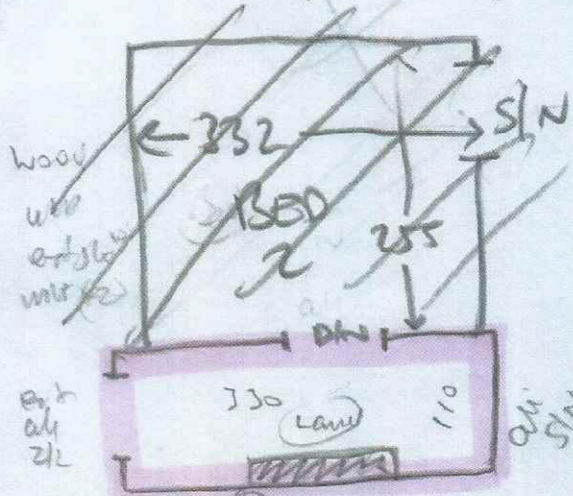

~~THE~~ STOCK?
HEA-216-

NOT THIS ROOM
penne

CUTS -

WITTING PLAN = 3.20 x 4m

~~BED 1 = 3.45 x 4m~~

PAINE BASE @

for