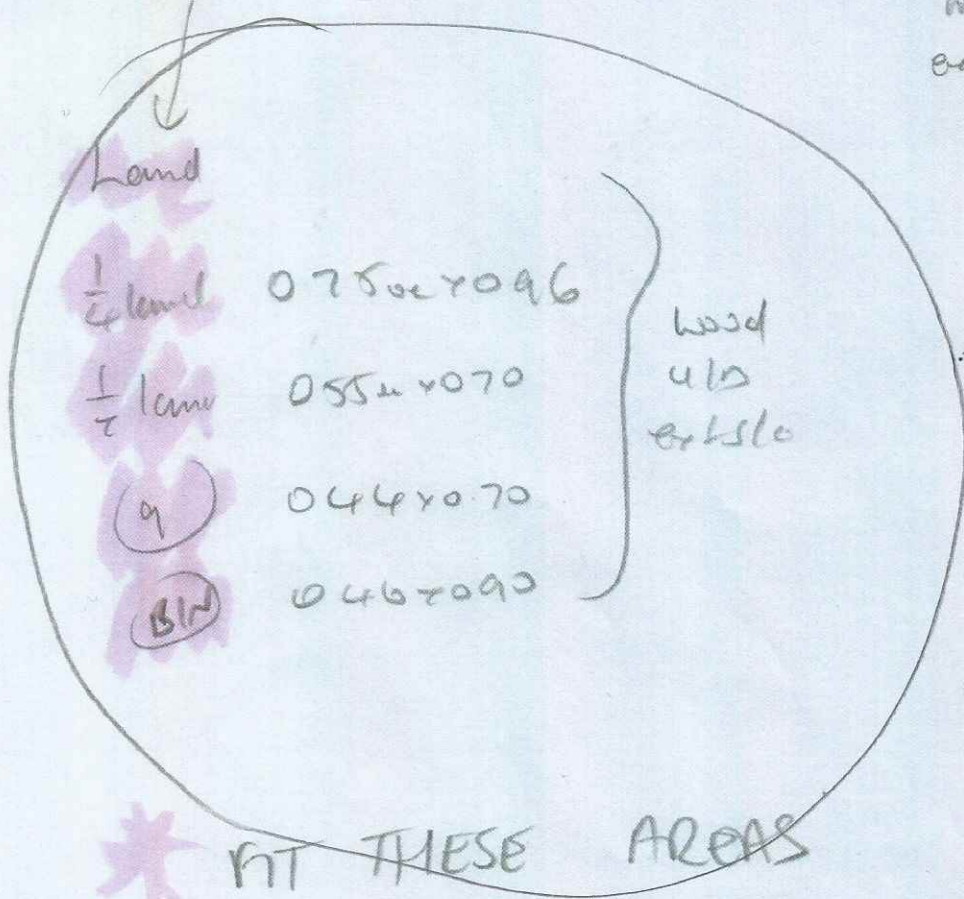

~~THE~~ STOCK?
HEA-216-

NOT THIS ROOM
penne

CUTS -

WITTING PLAN = 3.20 x 4m

~~BED 1 = 3.45 x 4m~~

PAINE BASE @

for