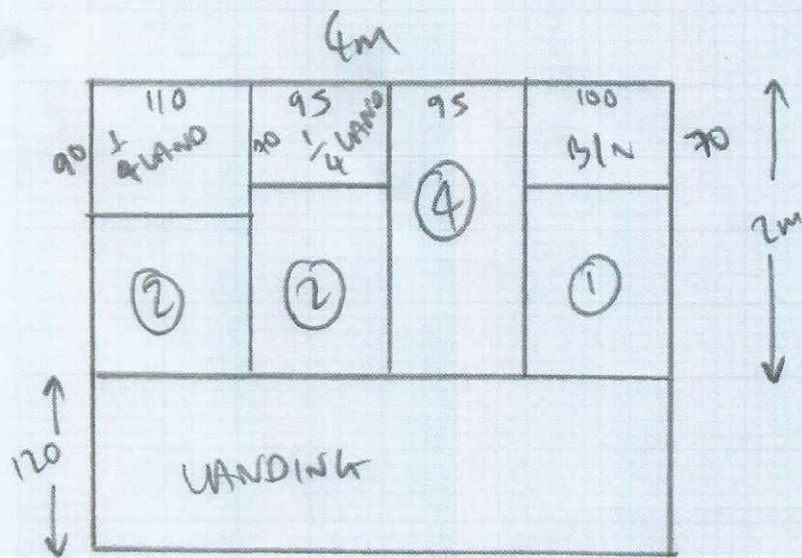

~~THE~~ STOCK?
HEA-216-

NOT THIS ROOM
penne

CUTS -

WITTING PLAN = 3.20 x 4m

~~BED 1 = 3.45 x 4m~~

PAINE BASE @

for