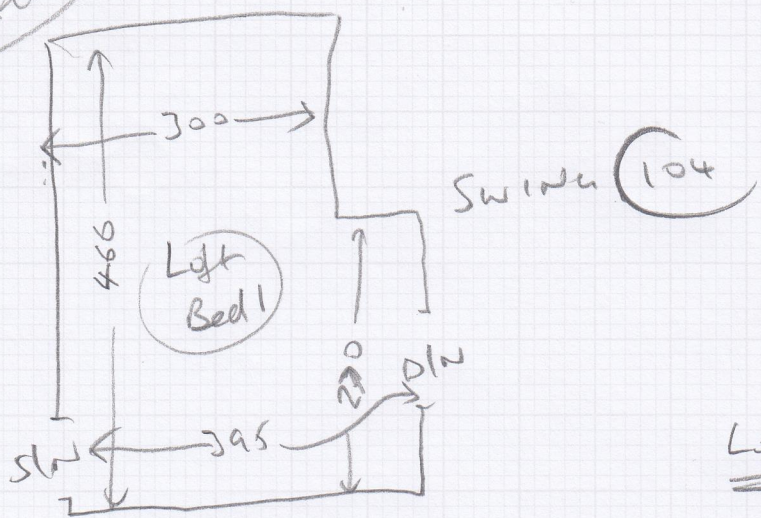

Top Floor

S32131 rpet

Mrs A. WALCZYK
 No 140 Huntingfield Road
 Address Putney
 SW15 5ET

Tel:
 Sheet: of:

Lgt = Swing, 104 4.75 x 4m

1st Floor

Swing 104
Bed 2 4.50 x 4
Swing 62 104

Bed 3 = Swing 62 104
 4.75 x 4

Leave
 warehouse

all
 Needs sledge
 Empty rooms

Fit Dose Gas + cover
spikes on landing

NOT NEEDED

10ft