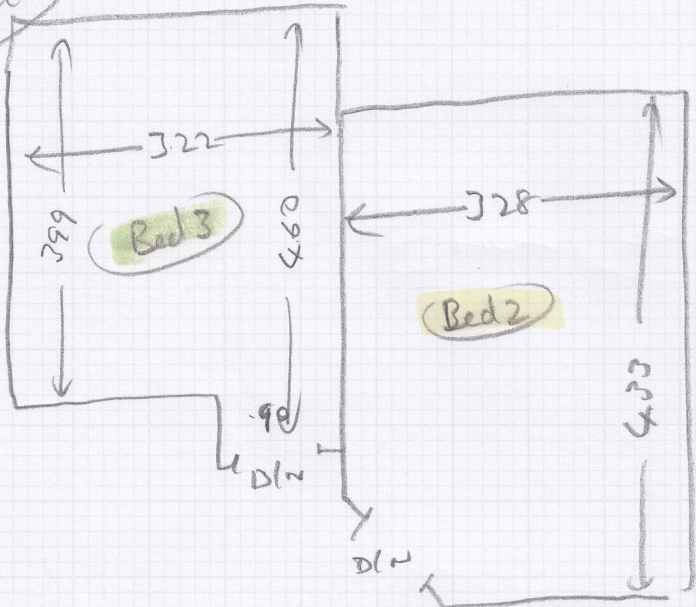

Top Floor

S32131 rpet

Mrs A. WALCZYK
 No 140 Huntingfield Road
 Address Putney
 SW15 5ET

Tel:
 Sheet: of:

Lgt = Swing, 104 4.75 x 4m

1st Floor

Swing 104
Bed 2 4.50 x 4
Swing 62 104

Bed 3 = Swing 62 104
 4.75 x 4

Leave
 warehouse

all
 Needs sledge
 Empty rooms

Fit Dose Gas + cover
spikes on landing

NOT NEEDED

10ft