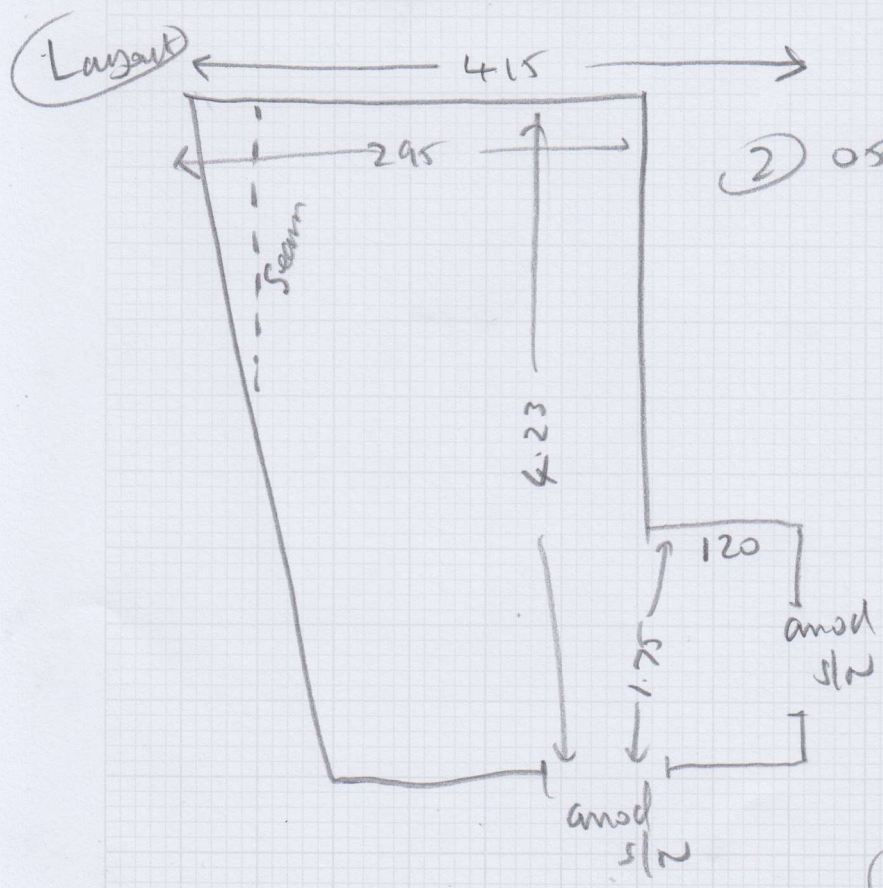

mrcarpets
 S32134
 Mrs P. Rollason
 112 The Hermitage
 Richmond
 TW10 6SH
 Tel:

Sheet: of:
 Mississippi, 104
 Stages

6.75 x 4m

(only needs 5.25m)

Solid floor
 no understore
 existing sledge
 need 2 new and
 straps
 (straps)

10121