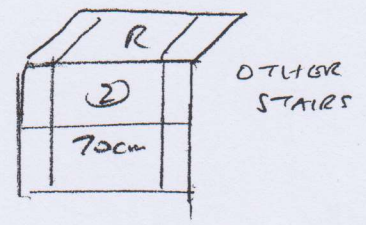

Top stairs to be 58cm runner

W1 + W2 Template on site

Bottom stairs 65cm runner

Other stairs 70cm runner

S 32135
 Mr R. Henderson
 67 Chartfield Ave
 Putney
 SW15 6HN

Elements Design ELDES 23
 (Cadet)

9.20 x 1m

TO SEND FOR WHIPPING

- 3.30m x 58cm
- 2.90 x 65cm
- 1.35 x 70cm

2 x WINDOWS

PART 2

FIT CARRIERS

Adrian 27/11/20 AM