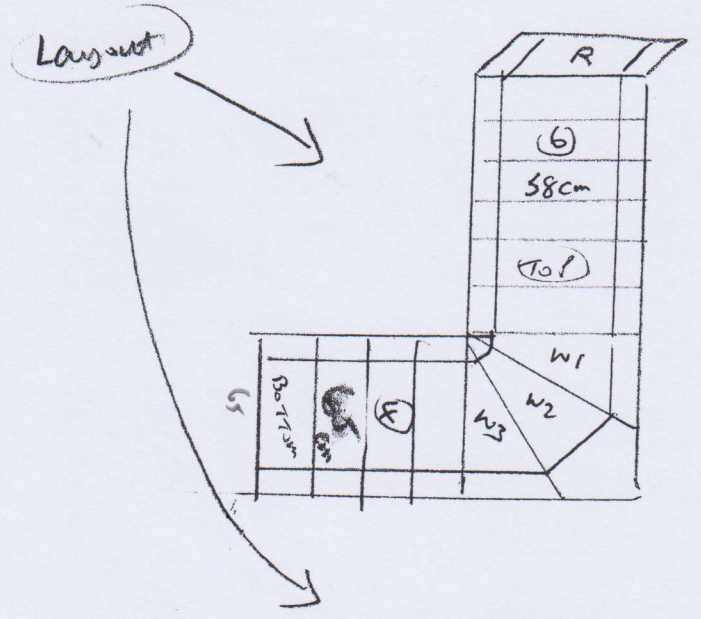

Top stairs to be 58cm runner

W1 + W2 Template on site

Bottom stairs 65cm runner

Other stairs 70cm runner

S 32135
 Mr R. Henderson
 67 Chartfield Ave
 Putney
 SW15 6HN

Elements Design ELDES 23
 (Cadet)

9.20 x 1m

TO SEND FOR WHIPPING

- 3.30m x 58cm
- 2.90 x 65cm
- 1.35 x 70cm

2 x WINDOWS

PART 2

FIT CARRIERS

Adrian 27/11/20 AM