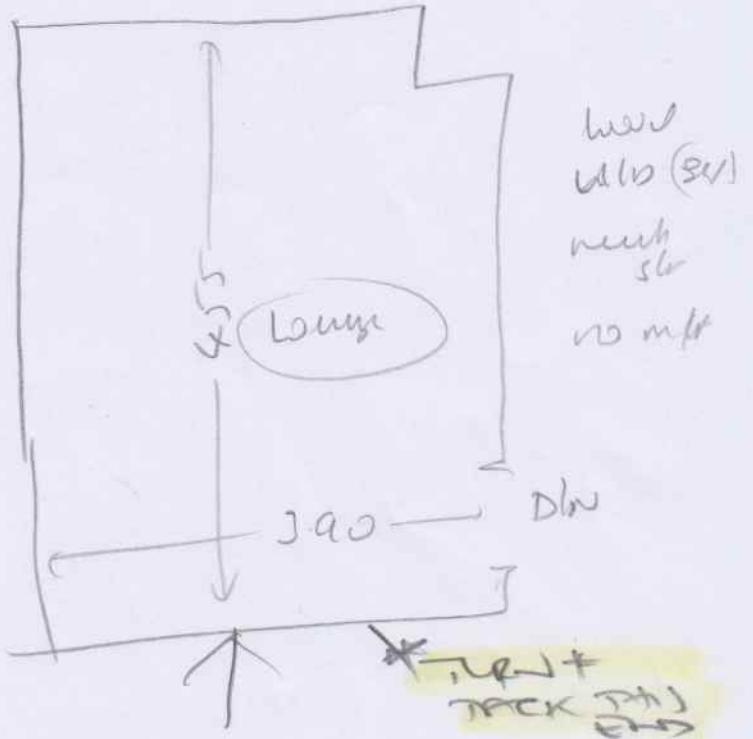

Rever bed

365 x 365

wood

u/b (separate)

neuh slc

no mfr

neuh dno

Box Bed

275 x 270

wood

u/b (separate)

neuh slc

no mfr

dno

IF Lounge

Leave 8" lang + double  
back in order for to but with  
new recem

2x4.5m PIECES

CAN BE CUT DOWN

Boat apt to call into  
shop on wood