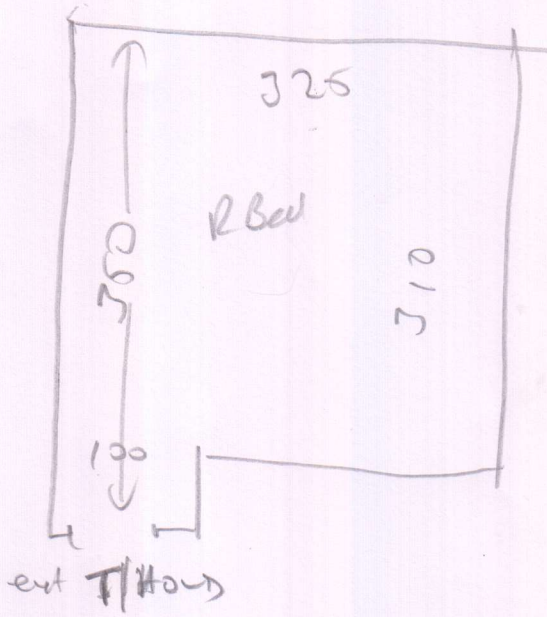

S 32150

Mrs CANNON

Wood
no window
ext sledge
M/R (1)

Plain Loop
639/24

340 x 4m

(1021)