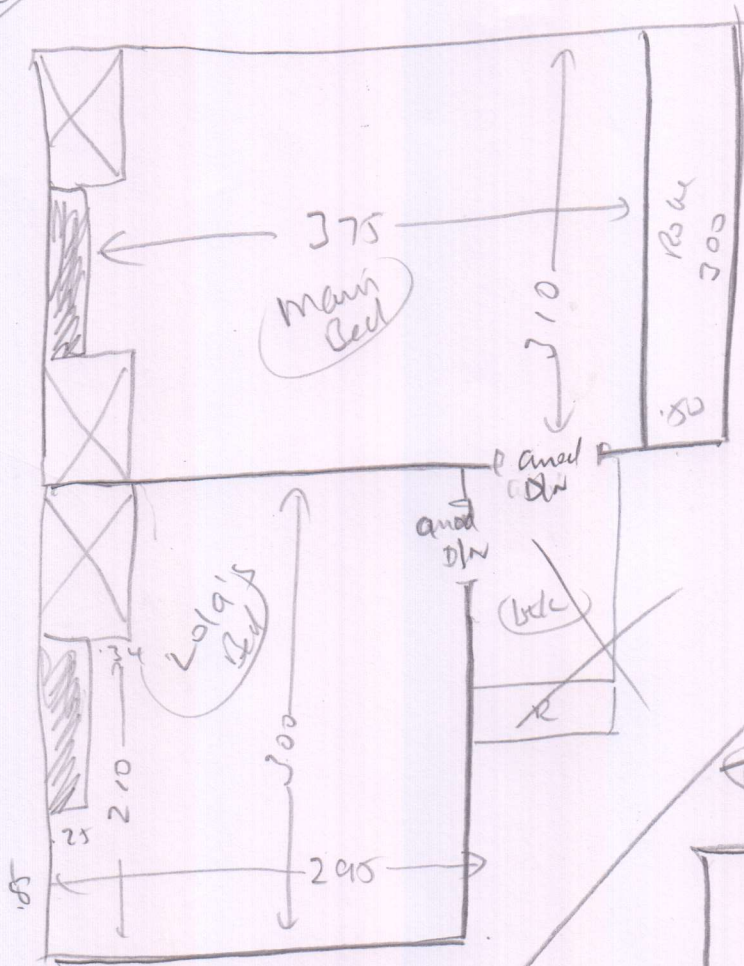

mrcarpet
532172

Job: MR J. MERRITT
 Name: 35 King Road
 Address: E Sheen
 SW14 8PF

Sheet: of:

Savoy, Khaki

- main bed 3.20 x 4
- Lola's 3.05 x 4
- office 1.95 x 4

- Rex's Bed 4.00 x 5m

Fit all 4 and
 Dnaps + hide spikes

All empty rooms

1002

S32172

Meritt

Layout

1st Floor

head
no wls
ext slr (15')
no mtr

head
wps wls
ext slr (10')
no mtr