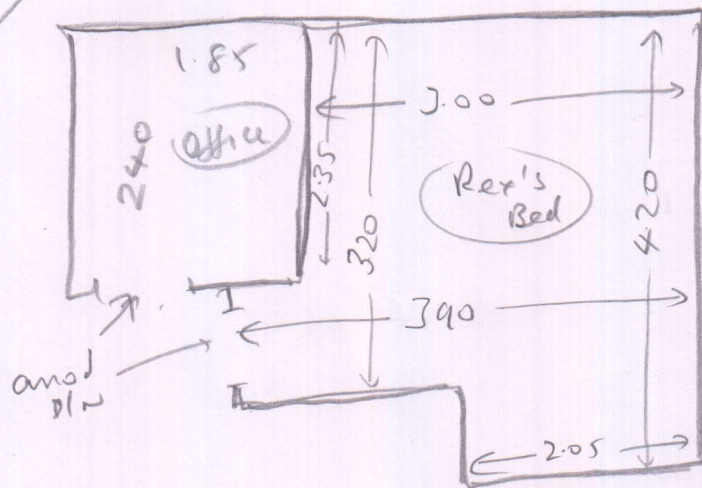

S32172

Meritt

Layout

1st Floor

head
no wls
ext slr (15')
no mtr

head
wps wls
ext slr (10')
no mtr

Top Floor

James Meritt

James@authenticdesigns.com

0745 5 119 233

2022