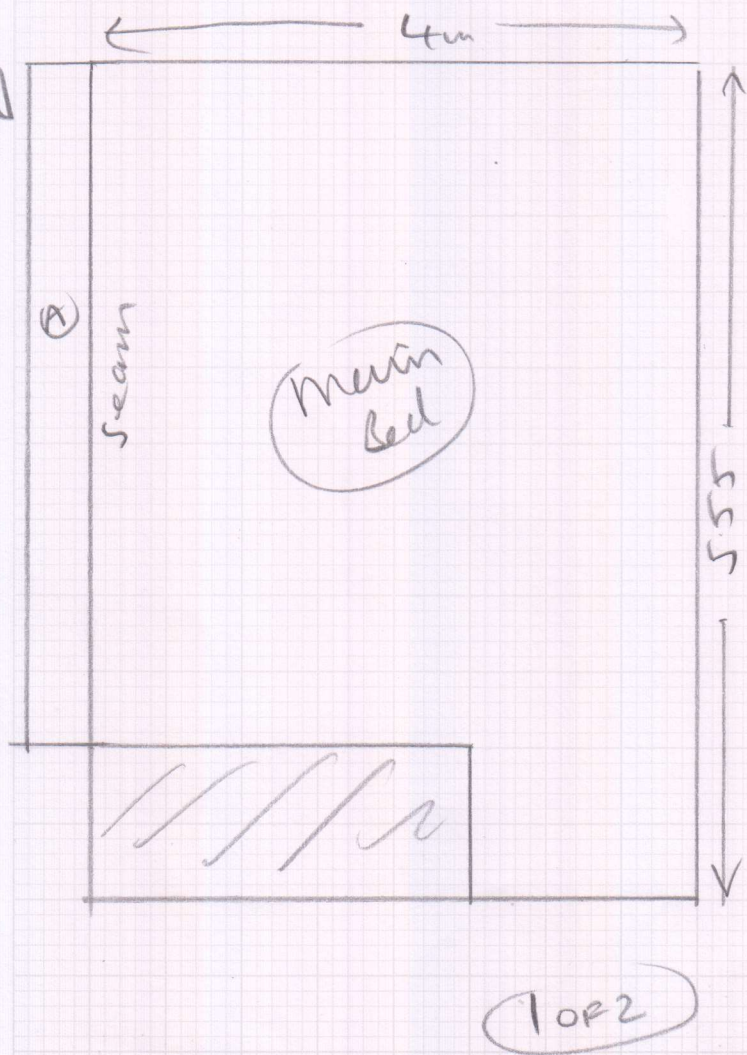

532175

Job: MRS M. SARAEI
 No: 6 GRANARD AVE
 Address: PUTNEY
 SW15 6H4

Sh: Duet of - DUE-13

- ← CL PLAN 5.45 x 4m
- CL PLAN 5.55 x 4m
- Guest Bed 3.80 x 4m

(TOP 2)

Layout

mass
nouns
reth sledge
Remove beakers
mk 73
(E)

124
279
403

mass
nouns
reth sledge
mk 72
2-(E)

57E Cam