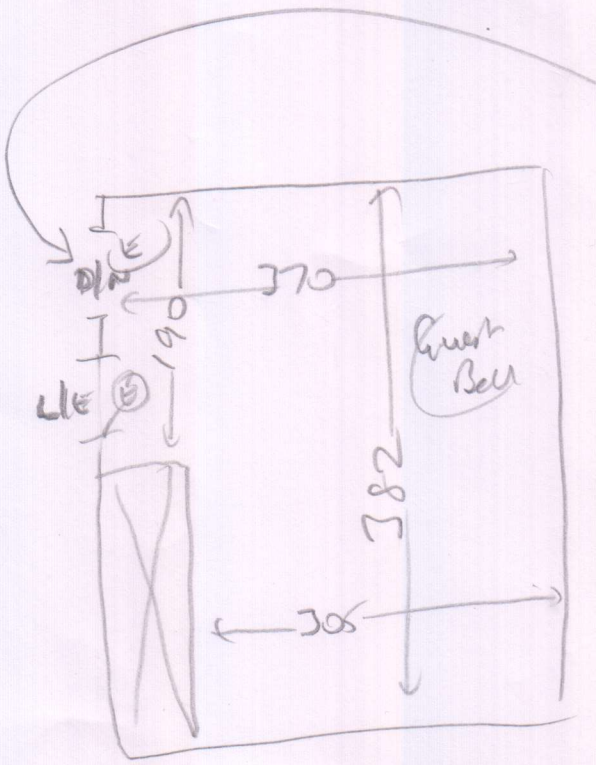

532175

Job: MRS M. SARAEI
 No: 6 GRANARD AVE
 Address: PUTNEY
 SW15 6H4

Sh: Duet of - DUE-13

- ← CL PLAN 5.45 x 4m
- CL PLAN 5.55 x 4m
- Guest Bed 3.80 x 4m

(TOP 2)

Layout

mass
nouns
reth sledge
Remove beakers
mk 73
(E)

124
279
403

mass
nouns
reth sledge
mk 72
2-(E)

57E Cam