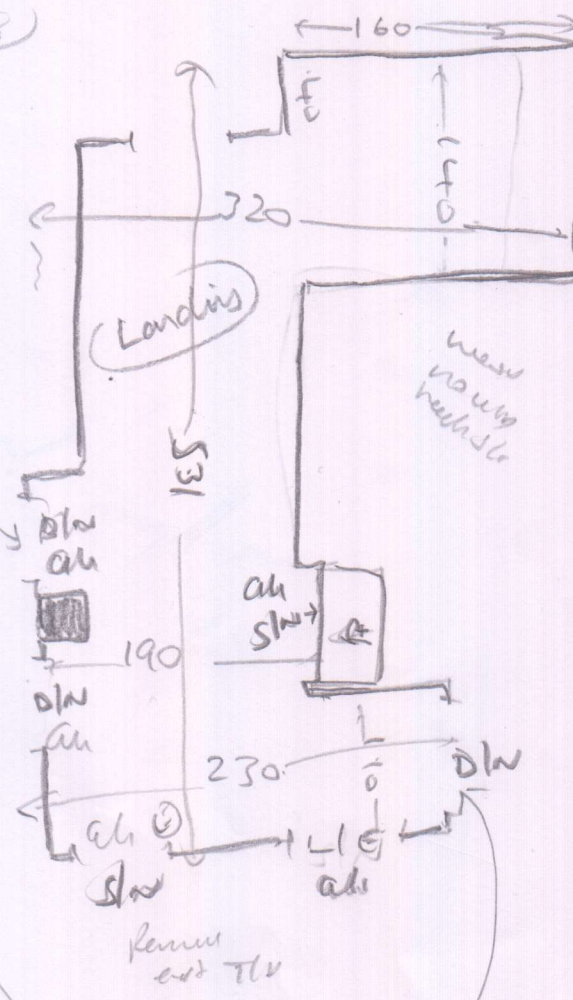

532175

Job: MRS M. SARAEI
 No: 6 GRANARD AVE
 Address: PUTNEY
 SW15 6H4

Sh: Duet of - DUE-13

- ← CL PLAN 5.45 x 4m
- CL PLAN 5.55 x 4m
- Guest Bed 3.80 x 4m

(TOP 2)

Layout

mass
nouns
reth sledge
Remove beakers
mk 73
(E)

124
279
403

mass
nouns
reth sledge
mk 72
2-(E)

57E Cam