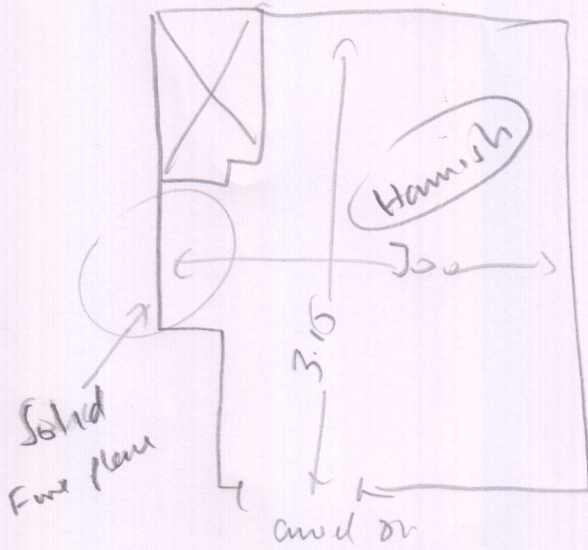

S32179

MR. D. PHELAN
 625 Upper Rich. Rd west
 Richmond

TW 10 504

Sheet: of:

Woolday 28^{1/2} 5000

6.15 ^{7.30 + 4m} x 4m

1 or 2

Layout

S32179

Phelan

Hamish

new
no ult
needs sl
mkt (21)

Rosella

FIT AND SNAP

3513 05

1.7m

new
no ult
needs sl
mkt (21)

Put off cut in robe

20P2