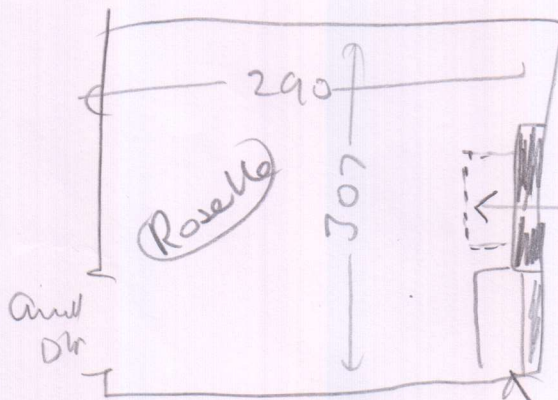

S32179

MR. D. PHELAN
 625 Upper Rich. Rd west
 Richmond

TW 10 504

Sheet: of:

Woolday 28^{1/2} 5000

6.15 ^{7.30 + 4m} x 4m

1 or 2

Layout

S32179

Phelan

Hamish

new
no ult
needs sl
mkt (21)

Rosella

FIT AND SNAP

3513 05

1.7m