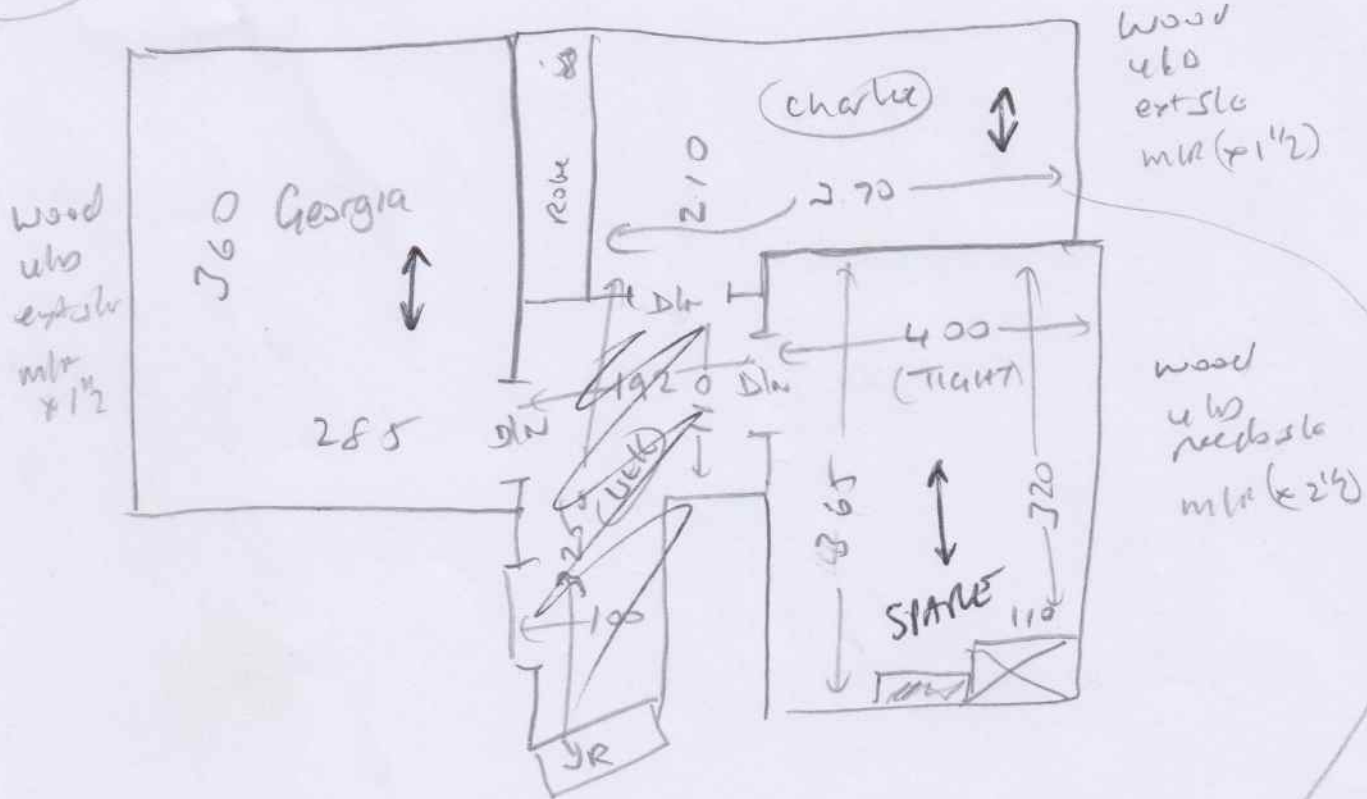

1st Floor

GEORGIA - 3.70 x 4m

CHARLIE - 2.80 x 4m

SPARE - 3.75 x 4m

ORDERED 5m WIDE AS NO 4m

CUT DOWN PLEASE

SPARE BED TO BE CUT TO 4.1m WIDE