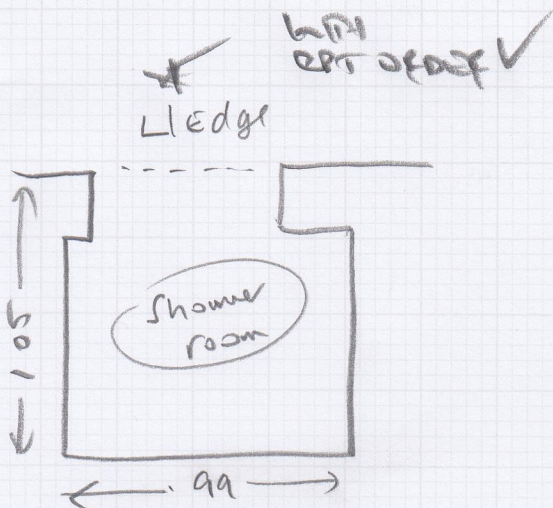

S 32.99

Job: Mrs A HALL  
Name: 13 Leinster Ave  
Address: E. Sheen  
SW14 7JW

Tel:

Sheet:

of:

No uplift

NEEDS H/B AND

SINGLE SPAN EDGE

Amber... Product

1.20 x 2.00 m  
SITING VINYL  
PLANKS TO WALLS  
DOOR ✓

VINYL ✓  
 GRAY, FOX  
 SOLID  
 82 ✓

(1021)