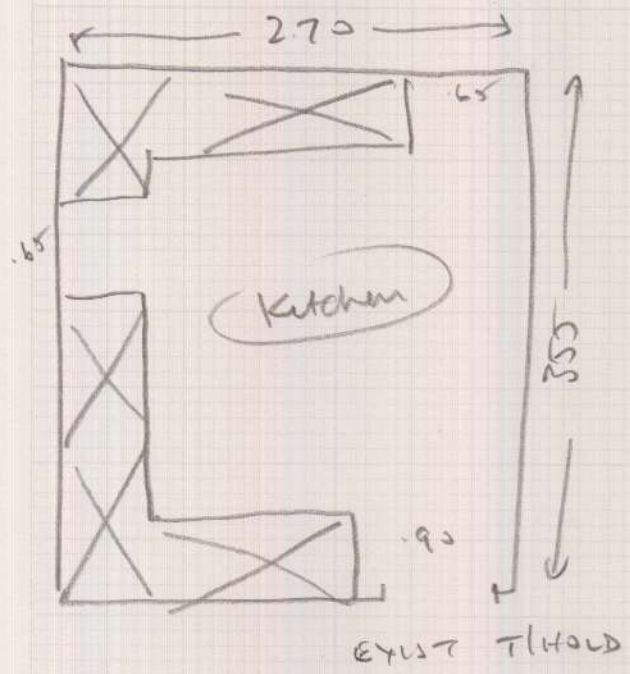

S30226

Job: MR. P. PENNEY
Name: Fleet 10 Garden Court
Address: Lichfield Road
Kew
Tel: Richmond
Sheet: Tw 9 JJS

Catara, G1/07
3.70 x 3m

THIS IS A REPLACEMENT VINYL

- Take up the existing vinyl
- Fit the new vinyl
- Seal edges