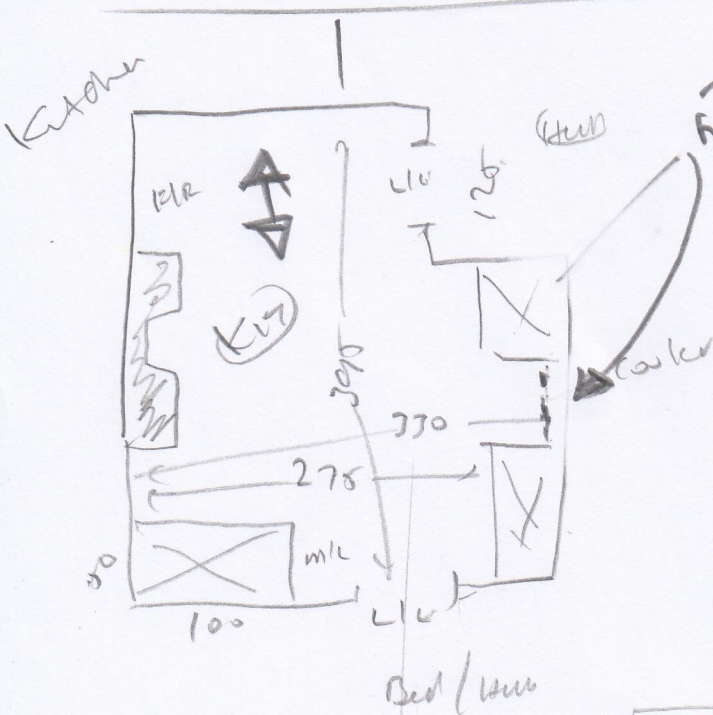

SAT (5) 3/11/25  
1916  
FRANK

COMET  
Feb 18/16

Bathroom

LOW ISLAND  
JERSEY WHITE  
270 x 270

wood  
w/ ext vinyl and hardboard  
needs no hardboard  
Seal edges

Ali Dhas

Permit  
+  
Cont to  
supply

USE CUT  
CUT WASTE

wood  
w/ ext vinyl  
ext ply OK  
needs P/finish  
Drumle  
seal edges

Bathroom

wood  
 ult ext vinyl and hardboard  
 needs new hardboard  
 Seal edges

Ali DBas

Permit  
 +  
 Cont to  
 supply

Kitchen

wood  
 ult vinyl  
 ext ply OK  
 needs P/finish  
 3mm  
 Seal edges