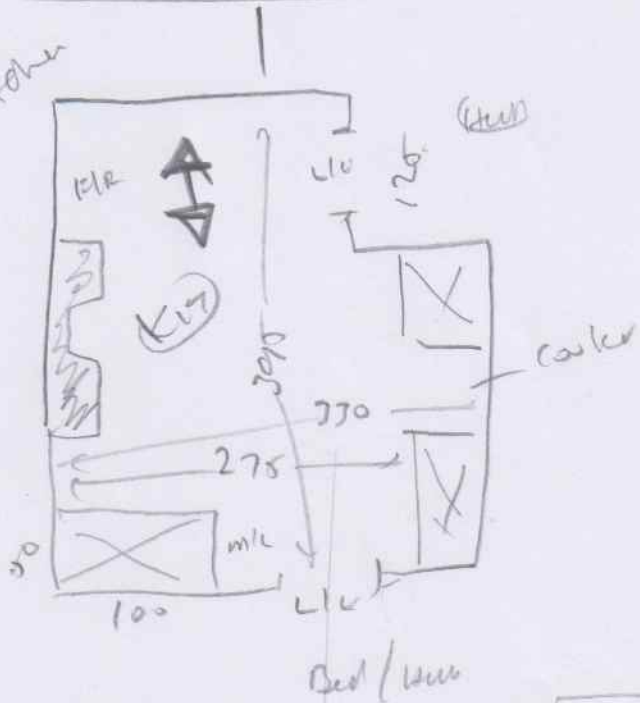

SAT (5) 3/11/25  
1916  
FRANK

COMET  
Feb 18/16

Bathroom

LOW ISLAND  
JERSEY WHITE  
270 x 270

wood  
w/ ext vinyl and hardboard  
needs no hardboard  
Seal edges

Ali Dhas

Permit  
+  
Cont to  
supply

USE CUT  
CUT WASTE

wood  
w/ ext vinyl  
ext ply OK  
needs P/finish  
Drumle  
seal edges

Bathroom

wood  
 ult ext vinyl and hardboard  
 needs new hardboard  
 Seal edges

Ali DBas

Permit  
 +  
 Cont to  
 supply

Kitchen

wood  
 ult vinyl  
 ext ply OK  
 needs P/finish  
 3mm  
 Seal edges