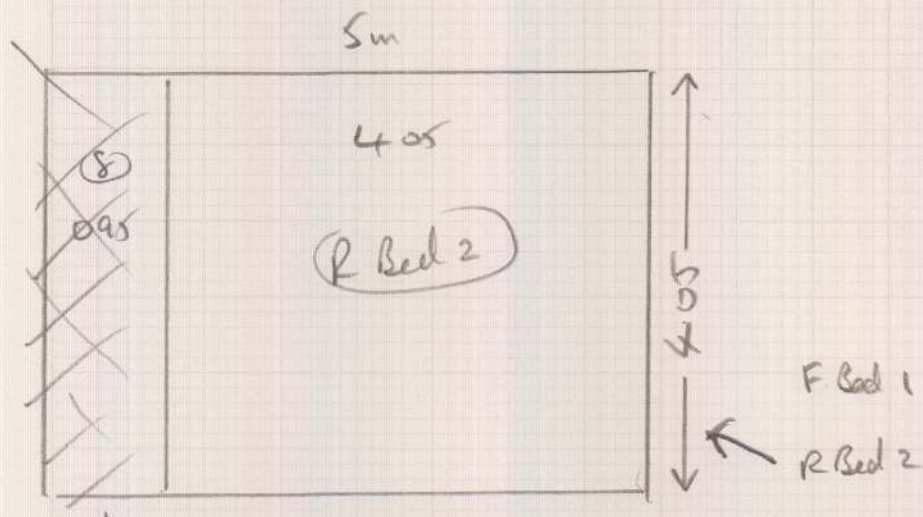

mrcarpet
531710

Mrs C HAYES
126 St Leonards Road
E. Shore
SW14 7NJ

Boston BA5 013

F Bed 1
 $4.05 \times 5m$

R Bed 2
 4.05×4.05

This piece for
Part 2 of job.
19/10/21

Part 1 of job

(1 of 1)

Row Breakdown

5.30

4.05 F Bed 1

4.05 R Bed 2 See plan

3.75

17.15

1.05 WASTE

18.20

mrcarpets
531710

Job No: Hayes

Address:

Boston Bas 013

Tel: 18-20 m x 5m

Sheet: of:

+

cut 2.20 x 5m