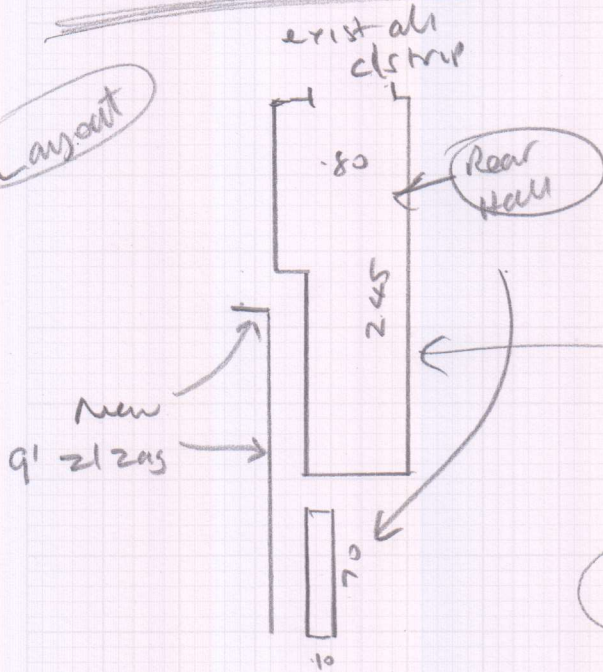

S32098

Job Mrs I Shipside  
 Name 3 St Margarets Road  
 Address: Ealing  
 W5 2JT

Tel:

Sheet Carpet Supreme, Sand 96  
 220 x 4m

Layout

Take up exist  
 laminate  
 + bit Hardboard

Take up carpet  
 + bit hardboard

Layout

Fit hard board  
on top of exist  
 wood.

Seal edges

(10121)