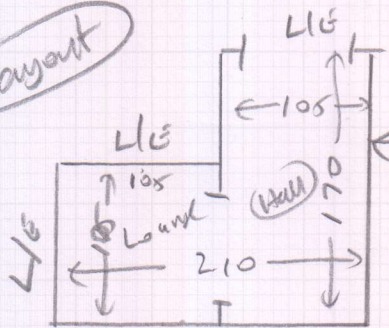

S32098

Job Mrs I Shipside  
 Name 3 St Margarets Road  
 Address: Ealing  
 W5 2JT

Tel:

Sheet Carpet Supreme, Sand 96  
 220 x 4m

Layout

Take up exist  
 laminate  
 + bit Hardboard

Take up carpet  
 + bit hardboard

Layout

Fit hard board  
on top of exist  
 wood.

Seal edges

(10121)