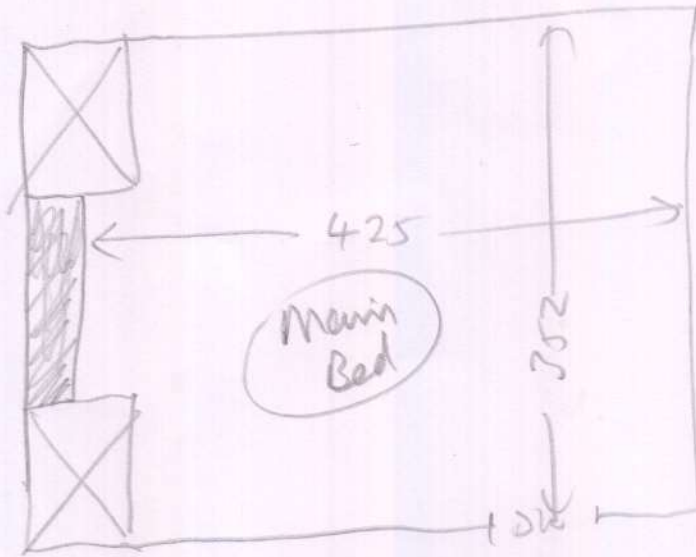

S 32198
 MRS J. LAW
 125 White Hart Lane
 Address: Barnes
 SW13 0JW
 Sheet: Ultimate Major
 Ash

← 6.05 x 5m
 Bed 365 x 5m

4202 felt
 for 4 stairs
 10 mm PU - Bedroom

Layout

532196
Law

- T/C 1.45m x 0.83 Sahy
ah
Dh
- (2) 0.46 x 0.77
- TOP STAIRS
- 1/2 land 1.25m x 1.45
- (8) 0.46m x 0.73
- 1/4 land 1.00m x 0.85
- 2nd Land 2.58m x 1.03 (2 x Sahy ah
Dh)
- (3) 0.42m x 0.80
- 1/2 land 1.00m x 1.47
- MID STAIRS
- (9) 0.42 x 0.72
- B/W 0.48 x 0.90

wood
aluminum
ext. sleds

(20P3)

- (2) 0.43 x 0.79
- 1st T/C 2.00m x 1.60m b.c.

200mm ceramic
remove wood T/C
2 1/2 x 9mm shim

S32196

Lew

wood
also
enters h
mkt (see)

(large robe
& bed)