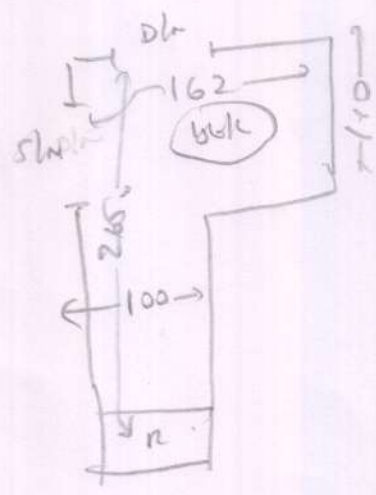

S 32198
 MRS J. LAW
 125 White Hart Lane
 Address: Barnes
 SW13 0JW
 Sheet: Ultimate Major
 Ash

← 6.05 x 5m
 Bed 365 x 5m

4202 felt
 for 4 stairs
 10 mm PU - Bedroom

Layout

532196
Law

- T/C 1.45m x 0.83 Sahy
ah
Dh
- (2) 0.46 x 0.77
- TOP STAIRS
- 1/2 land 1.25m x 1.45
- (8) 0.46m x 0.73
- 1/4 land 1.00m x 0.85
- 2nd Land 2.58m x 1.03 (2 x Sahy ah
Dh)
- (3) 0.42m x 0.80
- 1/2 land 1.00m x 1.47
- MID STAIRS
- (9) 0.42 x 0.72
- B/W 0.48 x 0.90

wood
aluminum
ext. sleds

(20P3)

- (2) 0.43 x 0.79
- 1st T/C 2.00m x 1.60m b.c.

200mm ceramic
remove wood T/C
2 1/2 x 9mm shim

S32196

Lew

wood
also
enters h
mkt (see)

(large robe
& bed)

10mm PU Foam
Bedroom

(self)

3083