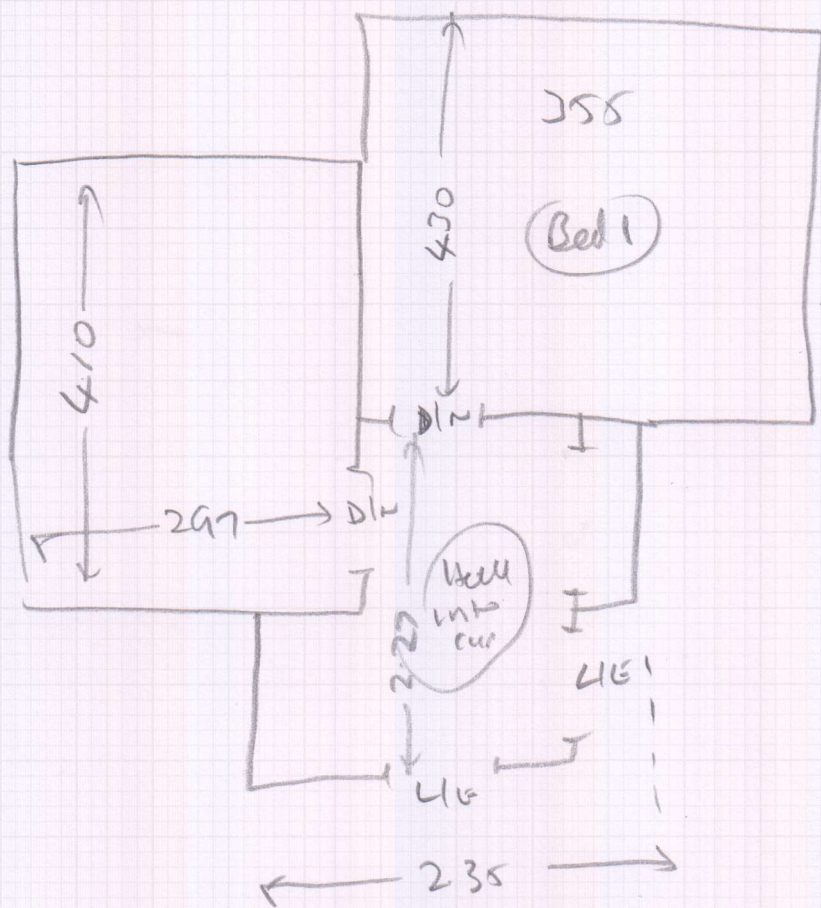

S 32201

Job: MR V. SALEHI

Name: 60 West Guilds

Address: Railwayside

Barns

Tel: SW13 0PL

Bed 1 4.30 x 4m

Bed 2 4.20 x 4m

Hall into car 2.40 x 4m

Needs storage

Bed 1 = Move furniture

1021