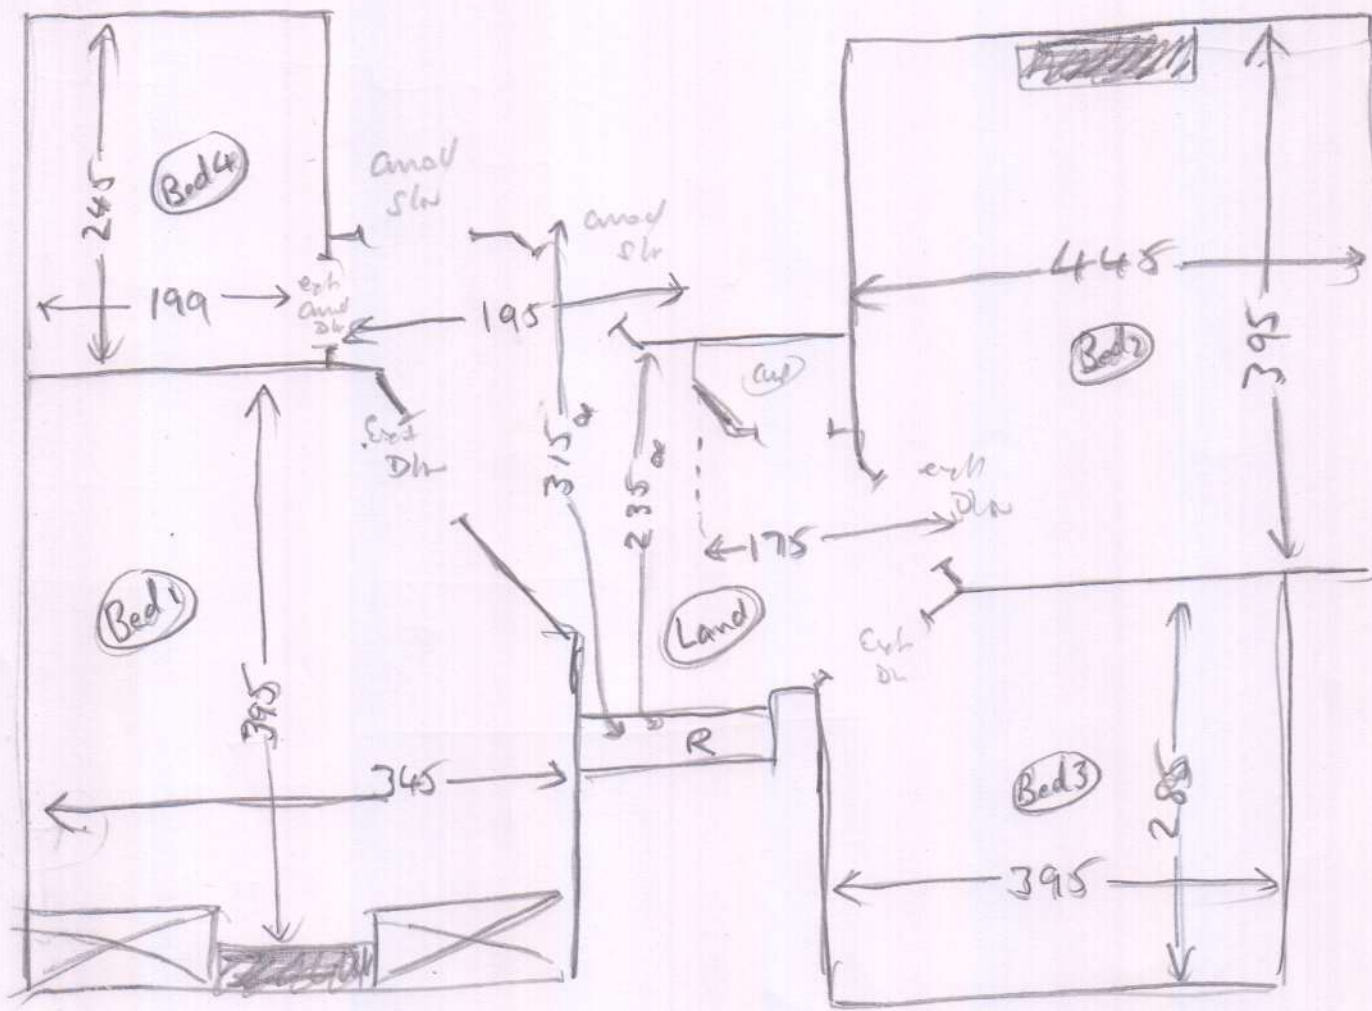

S32209

Mrs A. Masters
 23 Bardenhoff Ave
 Richmond
 TW10 5EE

CURT
 4.05
 4.35
 4.55
 2.95
 4.10
 4.20
 24.20
 OFR 25m roll

Sloane Twist 42
 504238

25.00 x 4m
 2.55 x 4m

1st Floor
Layout

- ⑦ 045 x 084
- W1 067 x 100
- W2 075 x 125
- W3 071 x 088
- ② 046 x 086
- Bk1 045 x 110
- B/n2 070 x 125

all
w/o
entire (40')
no mk

2023

Ground floor layout

S32209
Master

(3023)

Roll Breakdown

S32209

Masters

Bed 1 4.05

Droom 4.35

Bed 2 4.55

Bed 3 2.95

clean 4.10

Hall 4.20

24.20 OFF 25m roll

+

cut 2.55 + 4m