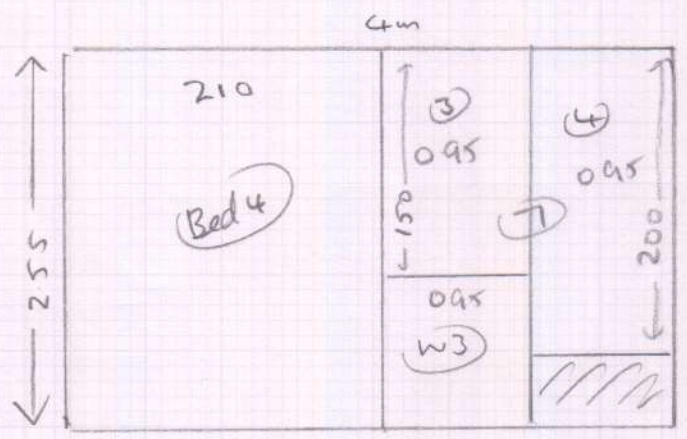

S32209

Mrs A. Masters
 23 Bardenhoff Ave
 Richmond
 TW10 5EE

CURT
 4.05
 4.35
 4.55
 2.95
 4.10
 4.20
 24.20
 OFR 25m roll

Sloane Twist 42
 504238

25.00 x 4m
 2.55 x 4m

1st Floor
Layout

- ⑦ 045 x 084
- W1 067 x 100
- W2 075 x 125
- W3 071 x 088
- ② 046 x 086
- Bk1 045 x 110
- B/n2 070 x 125

all
w/o
entire (40')
no mk

2023

Ground floor layout

S32209
Master

(3023)

Roll Breakdown

S32209

Masters

Bed 1 4.05

Droom 4.35

Bed 2 4.55

Bed 3 2.95

clean 4.10

Hall 4.20

24.20 OFF 25m roll

+

cut 2.55 + 4m