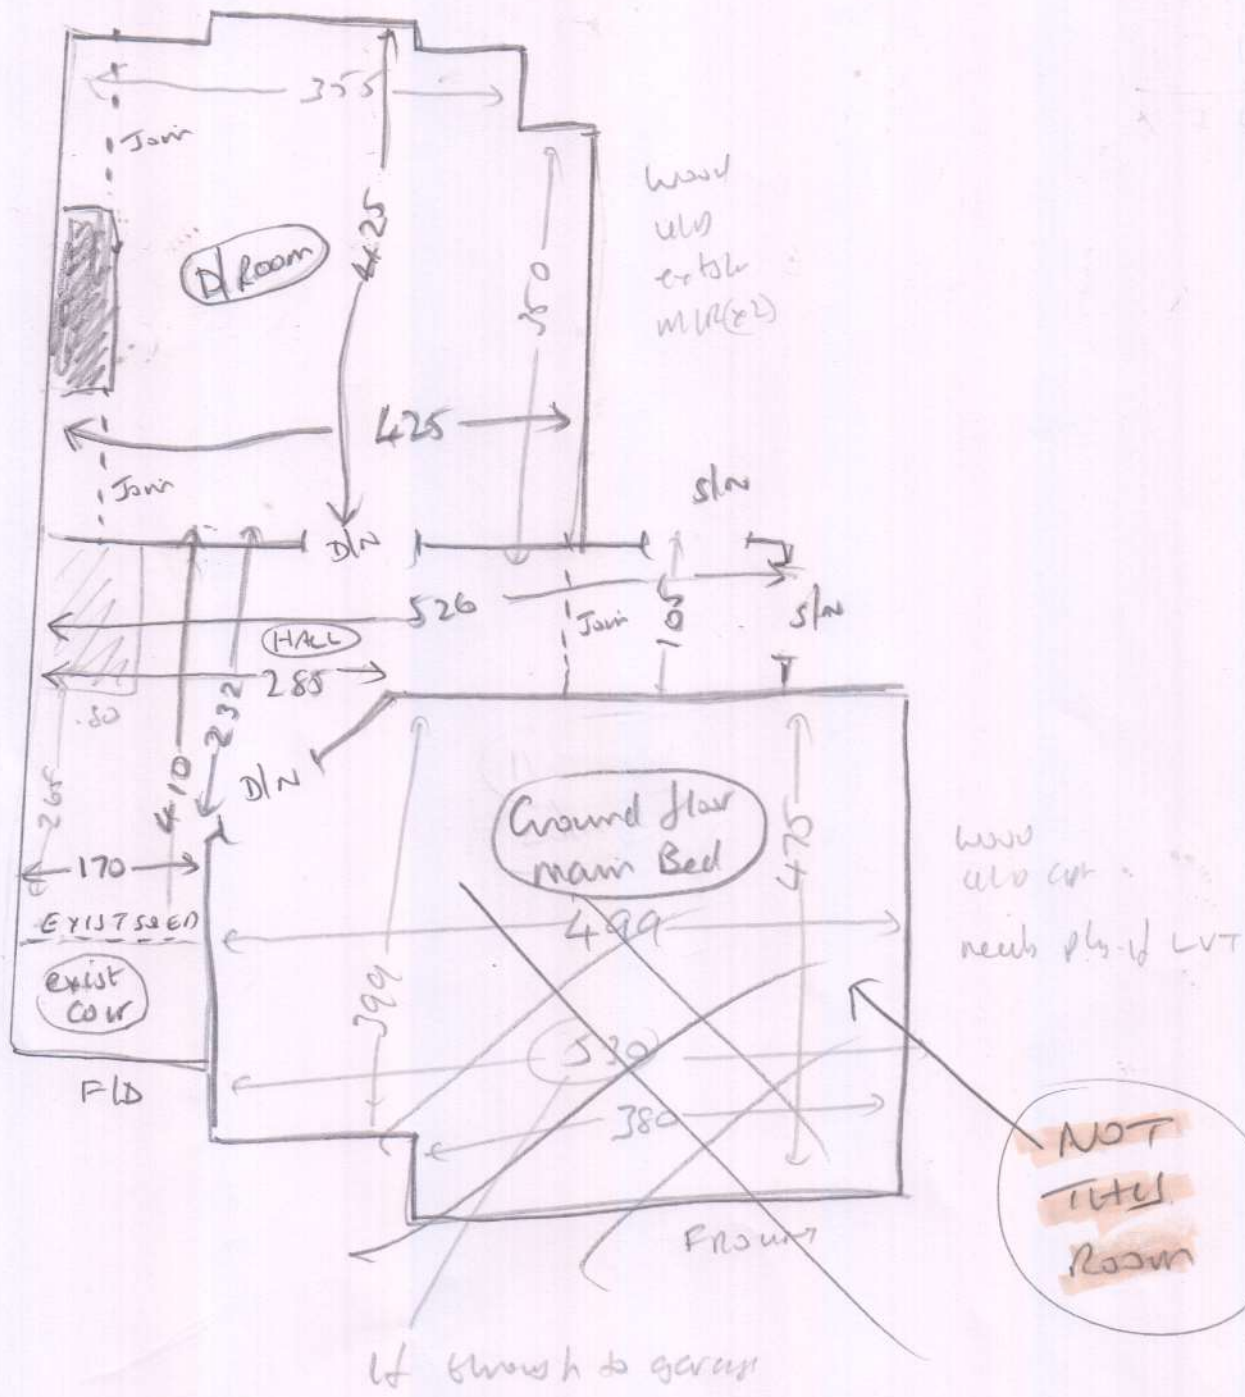

S32209

Mrs A. Masters
 23 Bardenhoff Ave
 Richmond
 TW10 5EE

CURT
 4.05
 4.35
 4.55
 2.95
 4.10
 4.20
 24.20
 OFR 25m roll

Sloane Twist 42
 504238

25.00 x 4m
 2.55 x 4m

1st Floor
Layout

- ⑦ 045 x 084
- W1 067 x 100
- W2 075 x 125
- W3 071 x 088
- ② 046 x 086
- Bk1 045 x 110
- B/n2 070 x 125

all
w/o
entire (40')
no mk

2023

Ground floor layout

S32209
Master

(3023)

Roll Breakdown

S32209

Masters

Bed 1 4.05

Droom 4.35

Bed 2 4.55

Bed 3 2.95

clean 4.10

Hall 4.20

24.20 OFF 25m roll

+

cut 2.55 + 4m