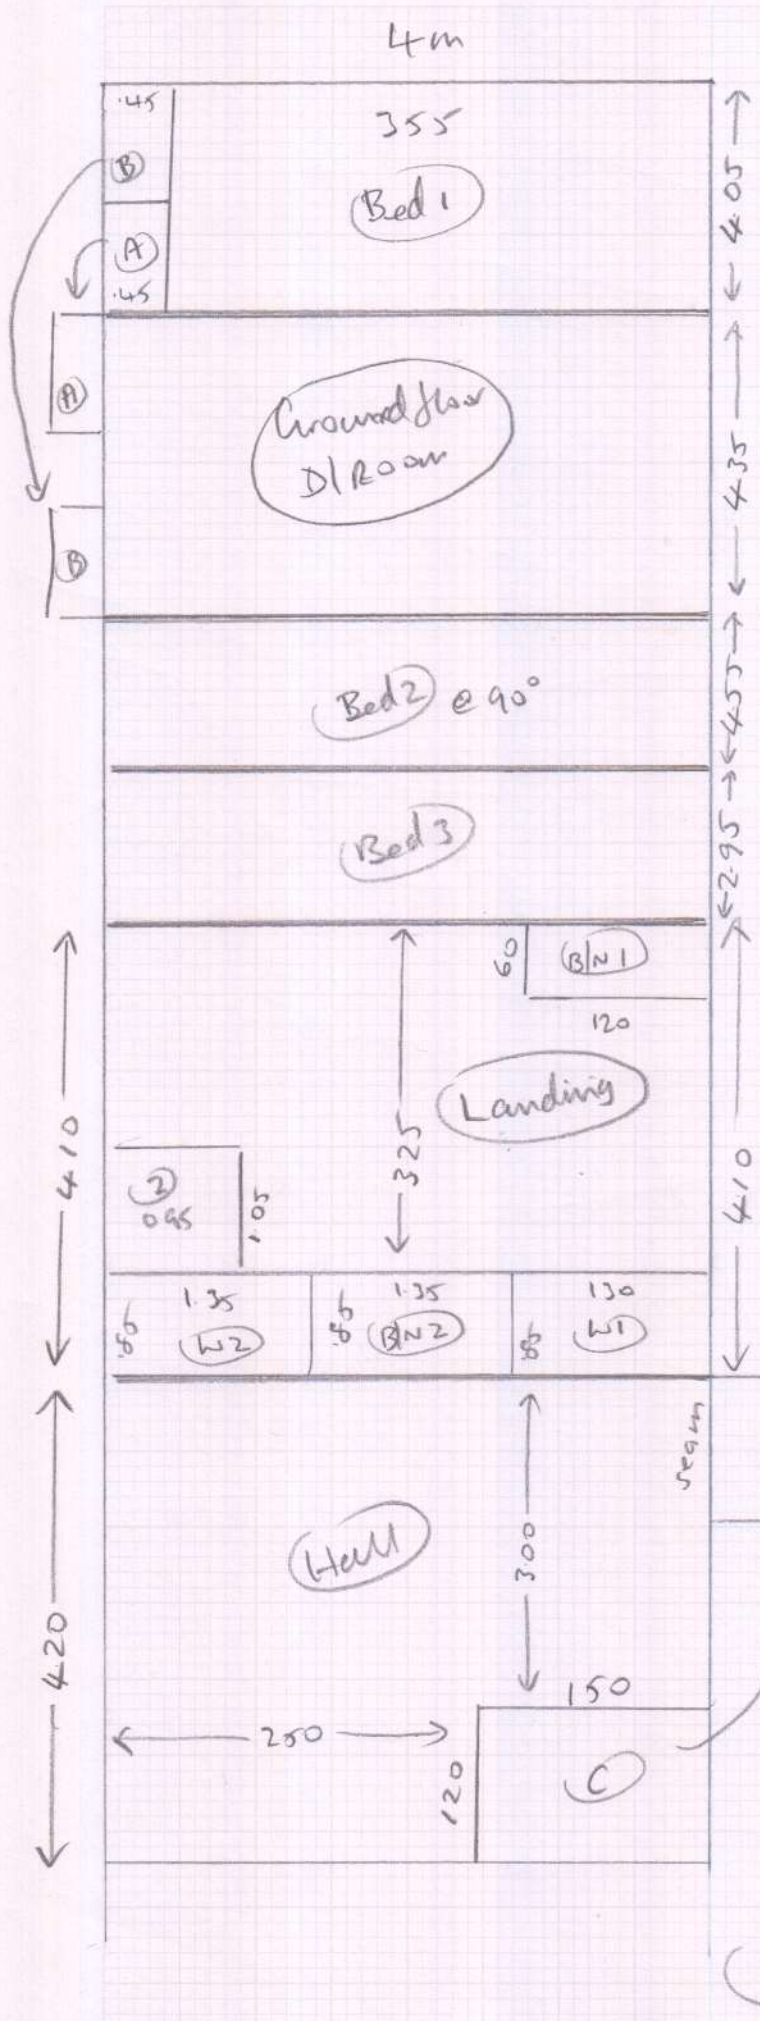

S32209

Mrs A. Masters
 23 Bardenhoff Ave
 Richmond
 TW10 5EE

CURT
 4.05
 4.35
 4.55
 2.95
 4.10
 4.20
 24.20
 OFR 25m roll

Sloane Twist 42
 504238

25.00 x 4m
 2.55 x 4m

1st Floor
Layout

- ⑦ 045 x 084
- W1 067 x 100
- W2 075 x 125
- W3 071 x 088
- ② 046 x 086
- Bk1 045 x 110
- B/n2 070 x 125

all
w/o
entire (40')
no mk

2023

Ground floor layout

S32209
Master

(3023)

Roll Breakdown

S32209

Masters

Bed 1 4.05

Droom 4.35

Bed 2 4.55

Bed 3 2.95

clean 4.10

Hall 4.20

24.20 OFF 25m roll

+

cut 2.55 + 4m