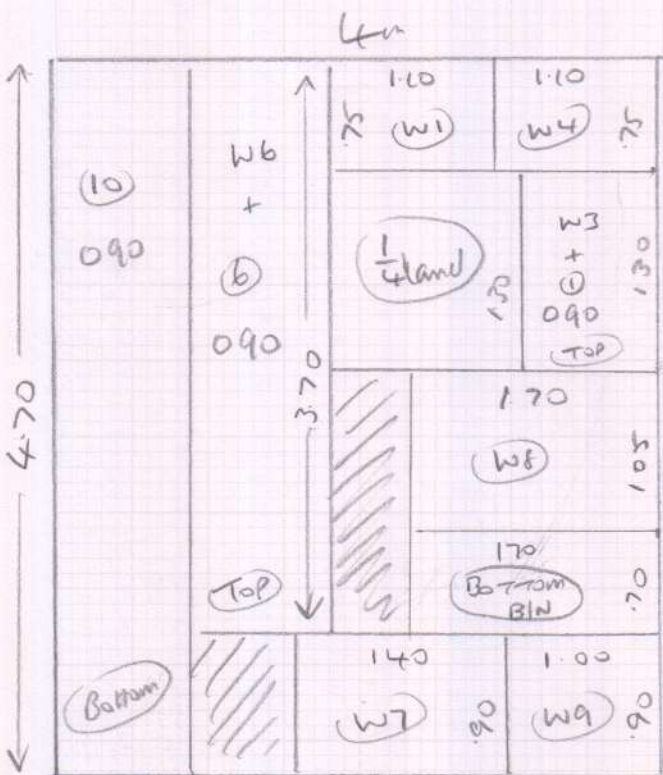

S32223

Mrs K. Calcutt
 28 Connaught Avenue
 E Sheen
 SW14 7RH

Deco Magazine Shop

4.80 x 4m

4.70 x 4m

(10R2)