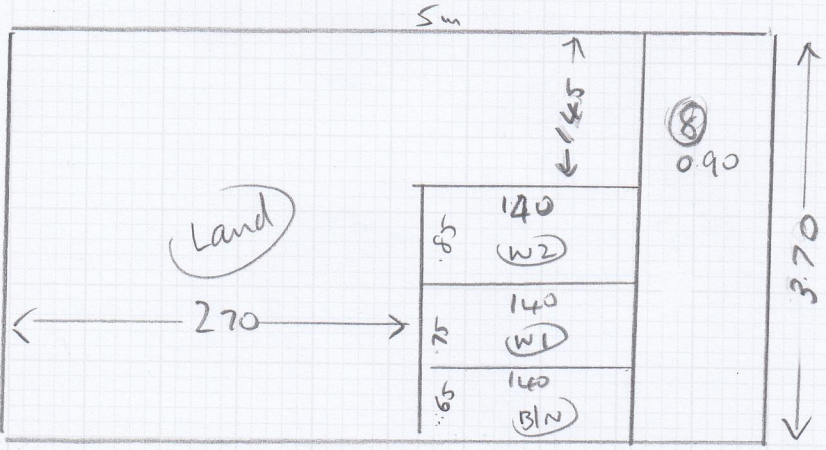

S32224

Job No: Mrs S. BANKS  
Name: 62 Adam + Eves Mews

Address: London  
W8 6UJ

Sheet: of:  
Lulworth LW34

- 2.70 x 5m
- 3.00 x 5m
- 3.70 x 5m
- 3.05 x 5m

10P2