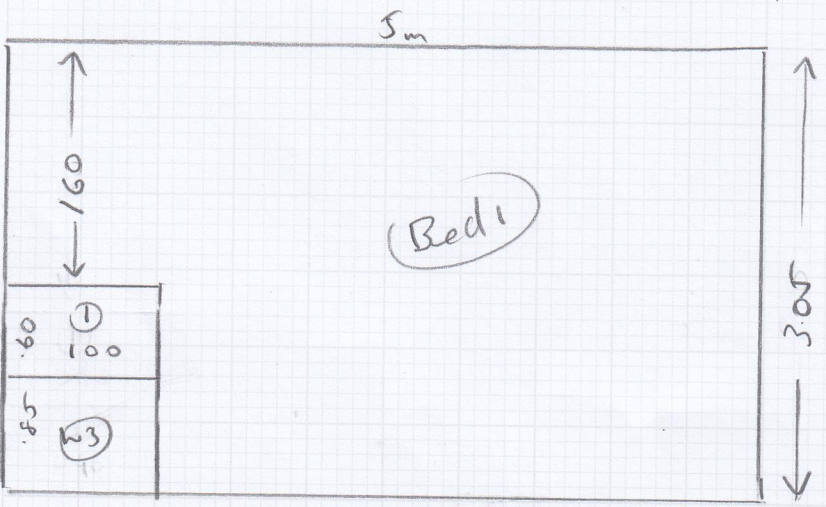

S32224

Job No: Mrs S. BANKS  
Name: 62 Adam + Eves Mews

Address: London  
W8 6UJ

Sheet: of:  
Lulworth LW34

- 2.70 x 5m
- 3.00 x 5m
- 3.70 x 5m
- 3.05 x 5m

10P2