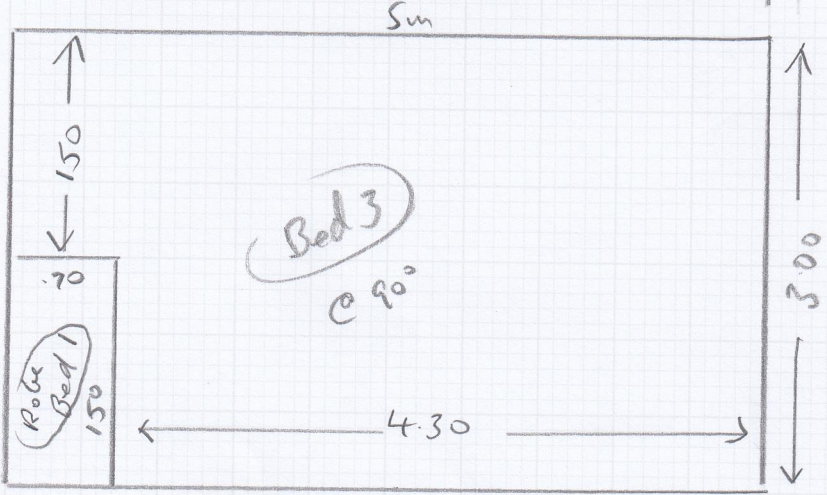

S32224

Job No: Mrs S. BANKS  
Name: 62 Adam + Eves Mews

Address: London  
W8 6UJ

Sheet: of:  
Lulworth LW34

- 2.70 x 5m
- 3.00 x 5m
- 3.70 x 5m
- 3.05 x 5m

10P2