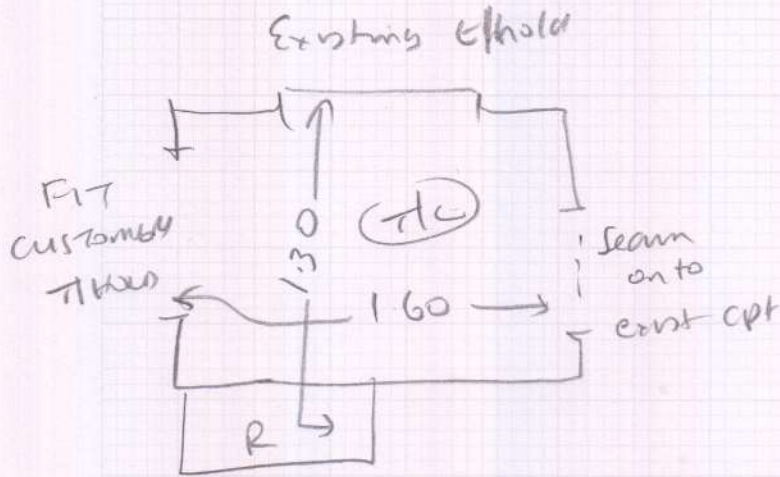

S32232

Job No: MRS V. LINARES  
Name: 13 CLYDESDALE GARDENS  
Address: RICHMOND  
TW10 5EQ

Sheet: of:  
Element Plans  
ELPA-28

1:40 x 2m

- (1 Door) Fit customer own t/hold
- (1 Door) Seam carpet
- (1 Door) EXISTING t/HOLD