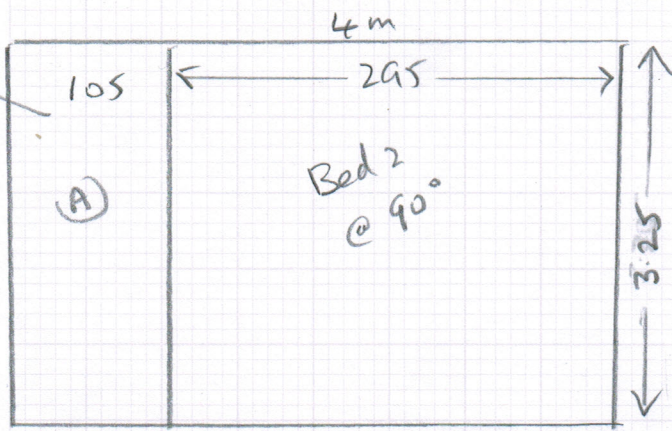

4m

mrcarpet

S32239

Ms A. HOWORTH
 Flat 3 13 Evelyn Road
 Address: Richmond
 TW9 2TF

Elements Plan
 Sheet: of: ELPLA-22

- 4.20 x 4m
- 3.25 x 4m
- 2.15 x 4m
- 5.30 x 4m

(1 of 2)