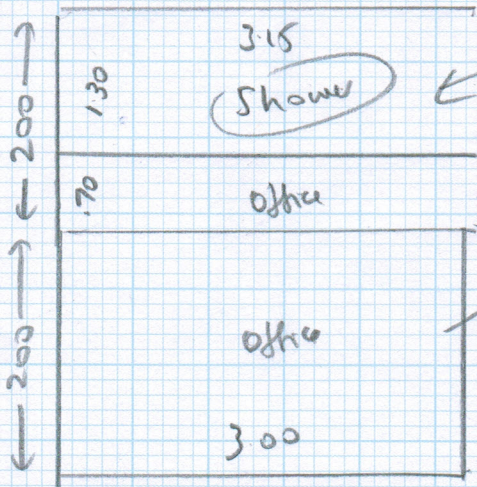

Bathroom en-suite 1.80 x 2m

Artificial Flooring (Atacama UP 1017) 2.10 x 2m

No Prep needed.

Just glue vinyl to exist sub floor

Job: MRS C. WITZER

Name: 39 Church Road

Address: Richmond

Tw 9 1UA

Tel: \_\_\_\_\_

Sheet: - of: \_\_\_\_\_

Atacama 1017

3.00 x 2m

3.15 x 2m

clroom

This piece 3.15 x 1.30 for part 2 Shower

VERY TIGHT MEASUREMENTS  
Need 1.30m wide for shower  
so cut carefully