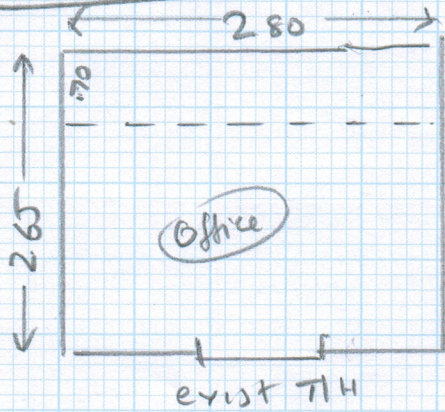

Bathroom en-suite 1.80 x 2m

Artificial Flooring (Atacama UP 1017) 2.10 x 2m

No Prep needed.

Just glue vinyl to exist sub floor

Job: MRS C. WITZER

Name: 39 Church Road

Address: Richmond

Tw 9 1UA

Tel: \_\_\_\_\_

Sheet: - of: \_\_\_\_\_

Atacama 1017

3.00 x 2m

3.15 x 2m

clroom

This piece 3.15 x 1.30 for part 2 Shower

VERY TIGHT MEASUREMENTS  
Need 1.30m wide for shower  
so cut carefully