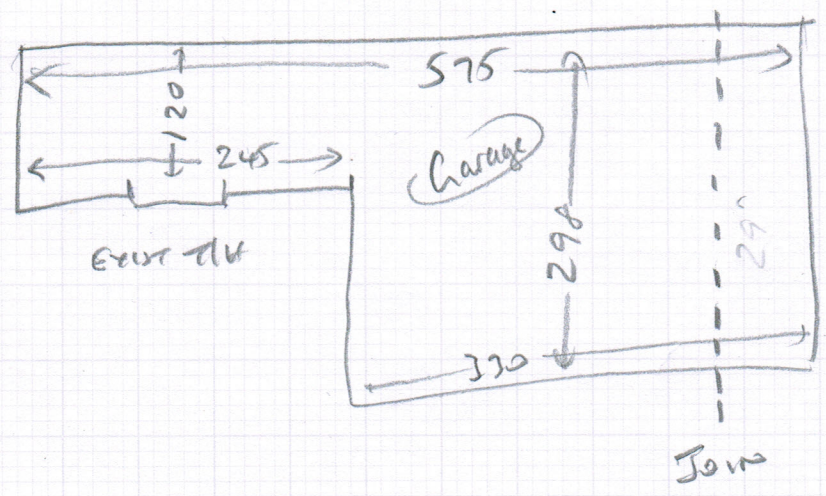

ircarpet  
 S32250  
 MRS E. PLANT  
 24 Sheen Gate Adms  
 E. Sheen  
 SW14 7NY

Tel: Sahara, 3012  
 Sheet: 5.20 x 5

only 4.50 x 5 needed

Layout

(1021)