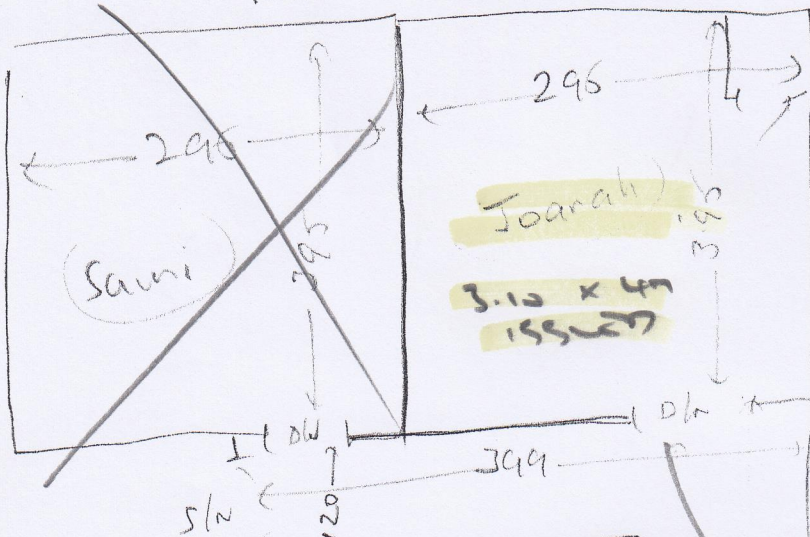

(2 Room)

THATAI
(S 32252)

1/4

Room

wood
uls
needs
1/2 sl
MP(1)

wood
uls
ext sl
MP(2)

U of C

NO ✓

1/P ✓

MP ✓

AI

D/BAT ✓

(207)
ISSUED

wood
uls
needs 1/2 sl
MP(1/2)

wood
uls
ext sl

(B7)

~~(15) 045 + 082
BLN 040 x 100
1/2 sl 015 x 15~~

wood
no uls
needs
sl
MP(1/3)