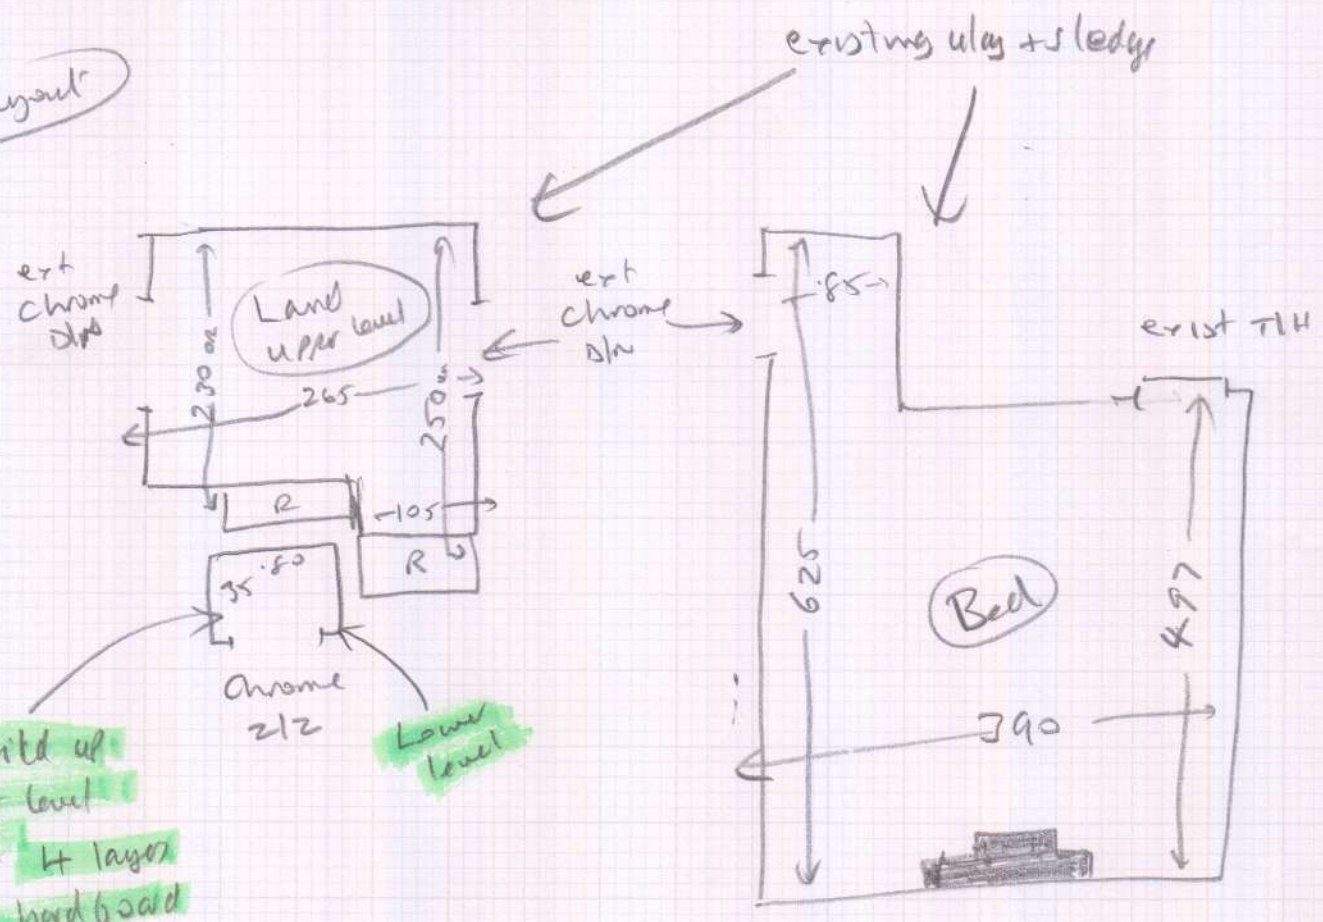

CLAIM

S 32254

Job: MRS J. CHAMIEH  
 No: 399 upper Richmond Road  
 Address: PUTNEY  
 SW15 5QZ

Sheet: Sensation Heather  
 Bergam Frost  
 7.70 x 4m

Layout

Build up  
 base level  
 with 4 layers  
 of hard board  
 needs uley  
 + sledge

1021