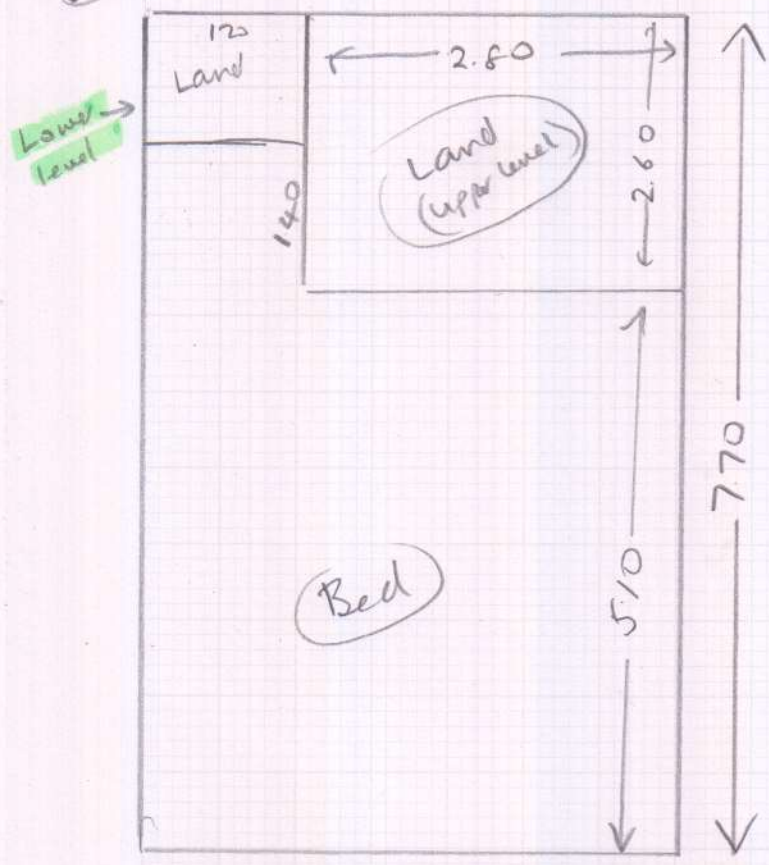

CLAIM

S 32254

Job: MRS J. CHAMIEH  
 No: 399 upper Richmond Road  
 Address: PUTNEY  
 SW15 5QZ

Sheet: Sensation Heather  
 Bergam Frost  
 7.70 x 4m

Layout

Build up  
 base level  
 with 4 layers  
 of hard board  
 needs uley  
 + sledge

1021