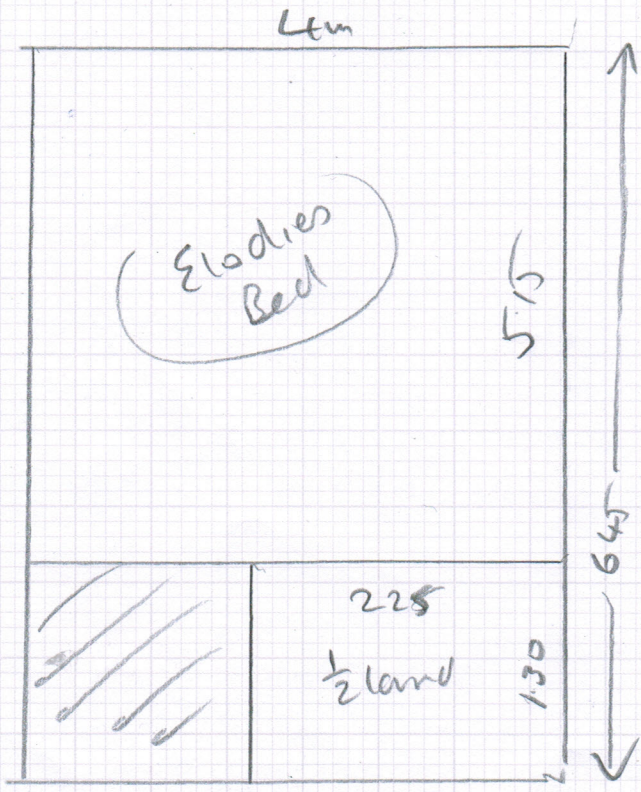

S32265pet
 Job: Mrs T. Walters
 Name: 307 Sheen Road
 Address: Richmond
 TW10 5AW

Attic Front Bed

3.30 x 4.40

Attic Rear Bed

2.95 x 3.65

1st floor Elodie's bed

5.05 x 3.20

Need, new
 alloy +
 PADFELT

Sheet Boston: 005022

3.40 x 5m (Front)

3.05 x 4m (Rear)

6.45 x 4m (CLP/W)

Top 1/2 land

1.20 x 2.10

① Step (next to 1/2 land)

Existing
 alloy

Fit down 1/2 land upright
 in order to get colour match

1021