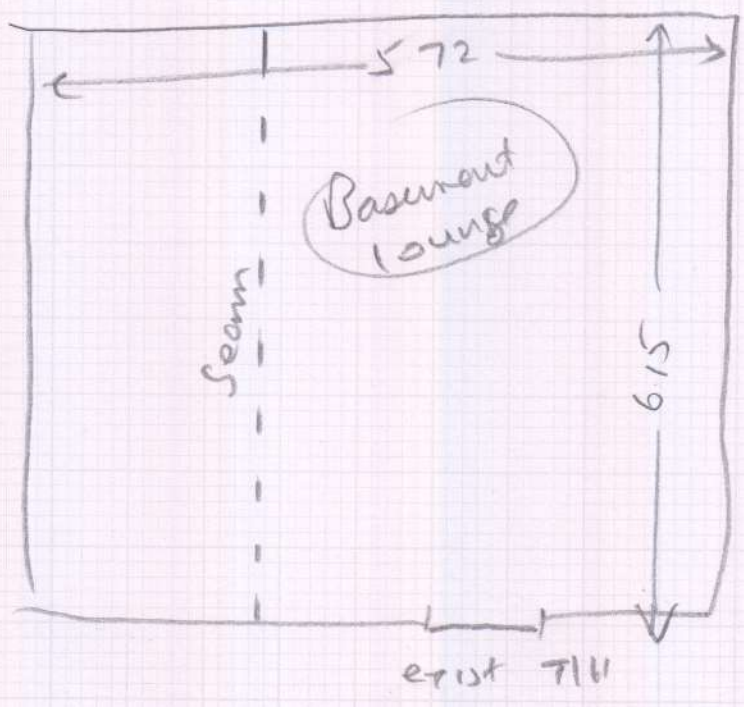

S32276

---

Mr. Finlayson  
 75 Clapham Common  
 Westrich

Address:  
 London  
 SW4 9AX

Tel: \_\_\_\_\_

Venezuela VEN 016

6.25 x 4m

6.25 x 4m

This piece, leave  
 in warehouse, it  
 is for another job

Layout

Solid  
 uplift + drainage  
 existing sledge

(1001)