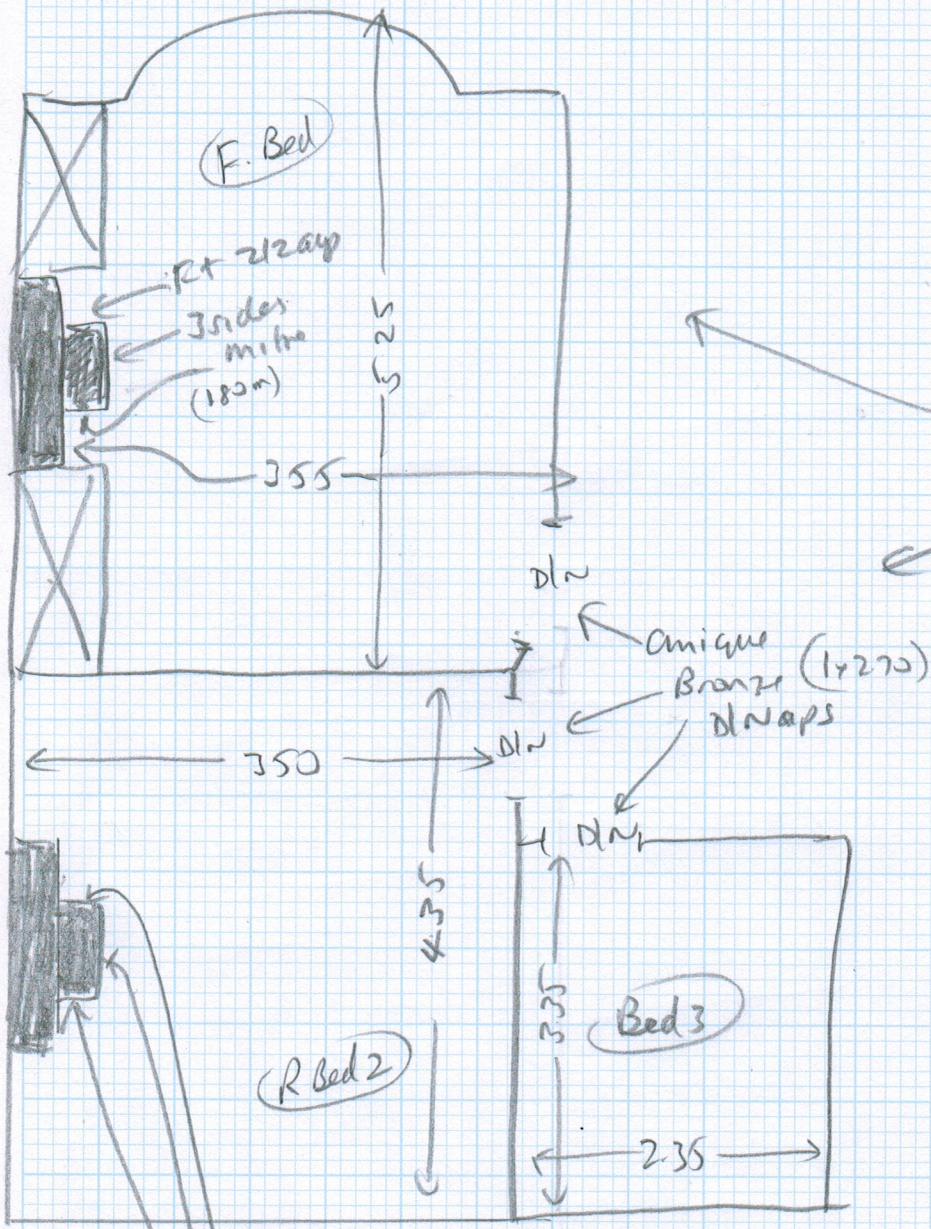

SJ2284

Job No: Mrs L. Smith  
 Name: 9 Lawford Road  
 Address: Chiswick  
 W4 3HS

Tel: Wool Horizon, Vista  
 Sheet: of:

- 5.35 x 4m
- 4.45 x 4m
- 2.45 x 4m

Antique Bronze D/Map  
 1 x 270m 3 D/Maps  
 2 x 1.80m for Bath  
 Fire place  
 (One side snaps off in  
 order to make 2/2ags)

Rt 2/2ags  
 3 sides m/hu  
 (1.80m)

1 or 1