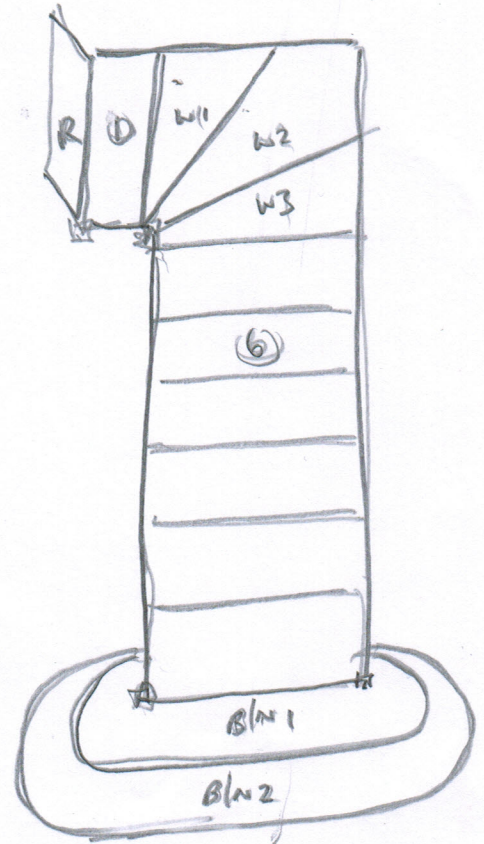

**S** mrcarpet FLOORS  
32293

Job: Mrs J. LANE  
 Name: 31 BIRTLEY RISE  
 Address: Bramley  
 Guildford  
 Tel: GUS 0HZ  
 Sheet: of:

Merge Selby Frieze  
 Westbrook  
 3.90 x 4m

1 or 2

Layout

532293

Lane

- Riser 020 x 075
- (1) 049 x 075
- W1 078 x 1.00
- W2 078 x 1.11
- W3 068 x 083
- (6) 046 x 081
- BlN1 070 x 228
- BlN2 090 x 298

Wood

als

entsh

- Put (6) steam 1st
- " W3 2nd
- " BlN1 3rd P. match
- " BlN2 4th " "
- " Riser + (1) 5th
- " window 1+2 last

(2022)