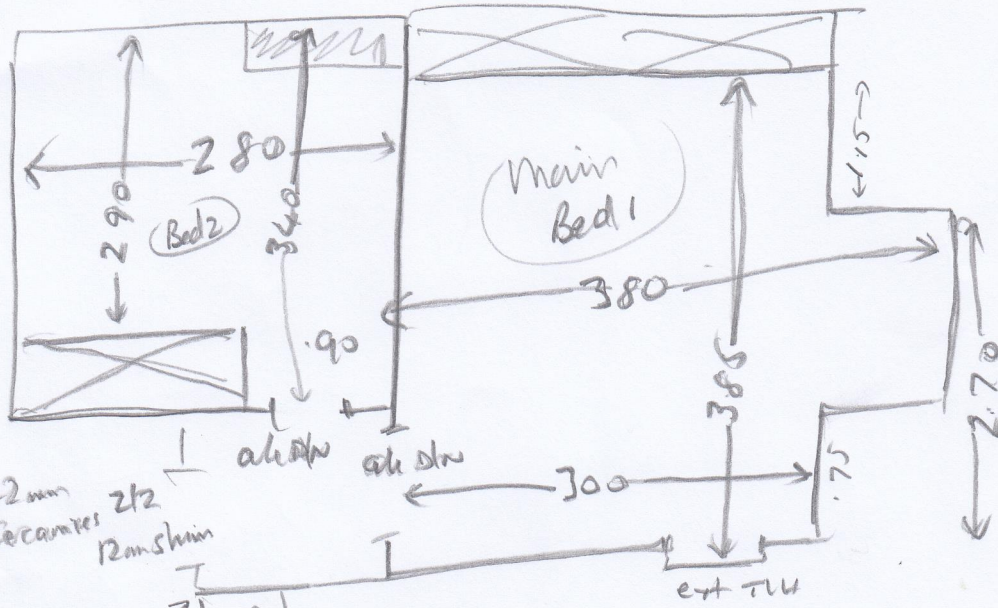

mrcarpet
 Job: CS 32303 -
 Name: SIMON
 Address: ADRIAN
 28/4,
 Tel:
 Sheet: 1 of 2 (2)

SLC STAIR
 190

(LUX FRET 1/4)
 S/L

4m.

(2) BED
 TV 905

(2) CUT
 155 127

LUX PU
 BED

Layout
only

wood
ultr
ext sl
(15")
no mkr

wood
ultr
ext sl (8')
mkr (82)

Land 1.19 x 1.10 (2- olw alti
or 1x 2/2 + 12m skin)

1/4 land 1.12 x 0.92

(12) 0.43 x 0.85

BlN 0.48 x 1.15

4 Stars
wood
ultr
ext sledge

(2022)