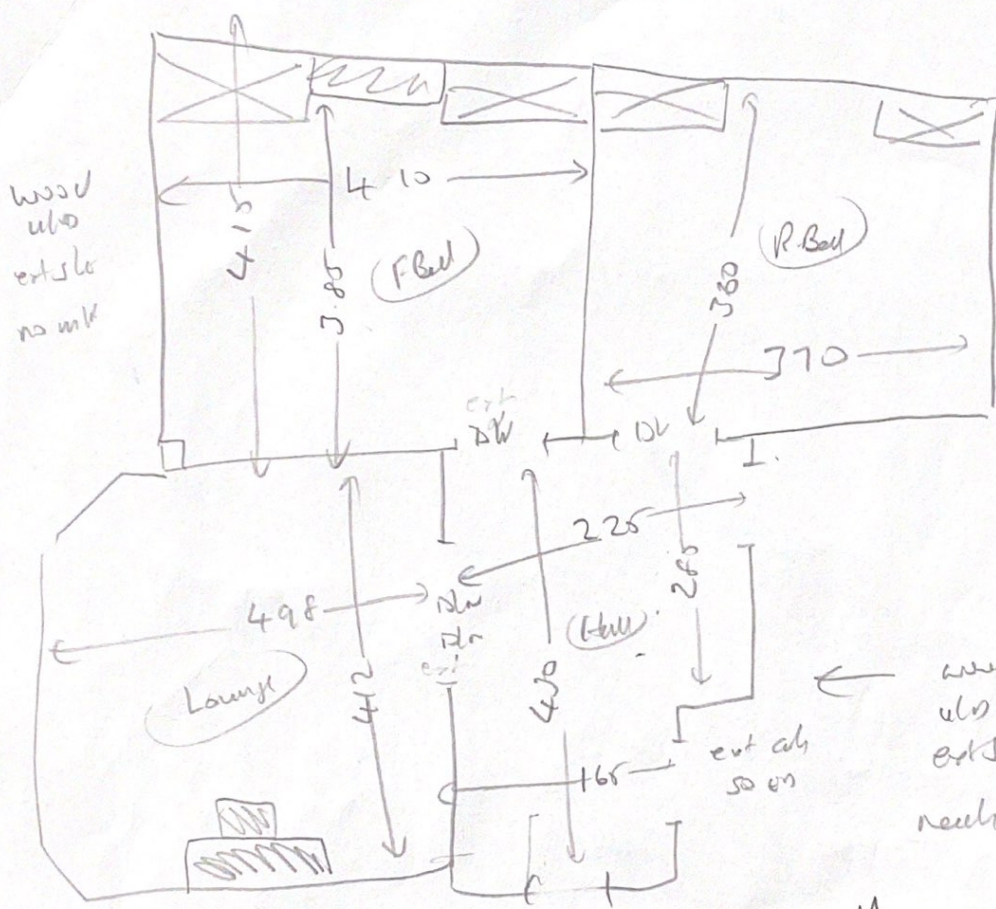

S32315  
 BURNS  
 10/1

wood also needs 1/2 slc no ml

wood also ext side needs no alc also

wood also ext side ml (21)

MODULO SELECT DAYBACK  
MIOZANO CAYK 22821  
 17 PACKS @ 3.88m<sup>2</sup>

*For the Plan*

wood no up needs to ml x 1

412 x 430 IS

ALL  
CRIS NOW  
Y/DISPOS

ALL S/E SIDE PAGES