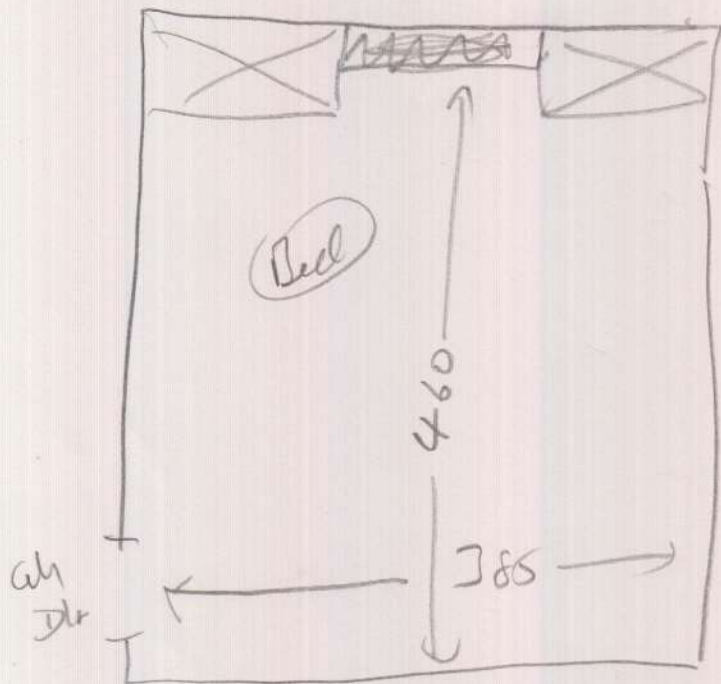

S32332

NORMAND

Lulworth

LW20

470 x 4m

wood
no ulg
needs slo
width x 1 1/2

(top)