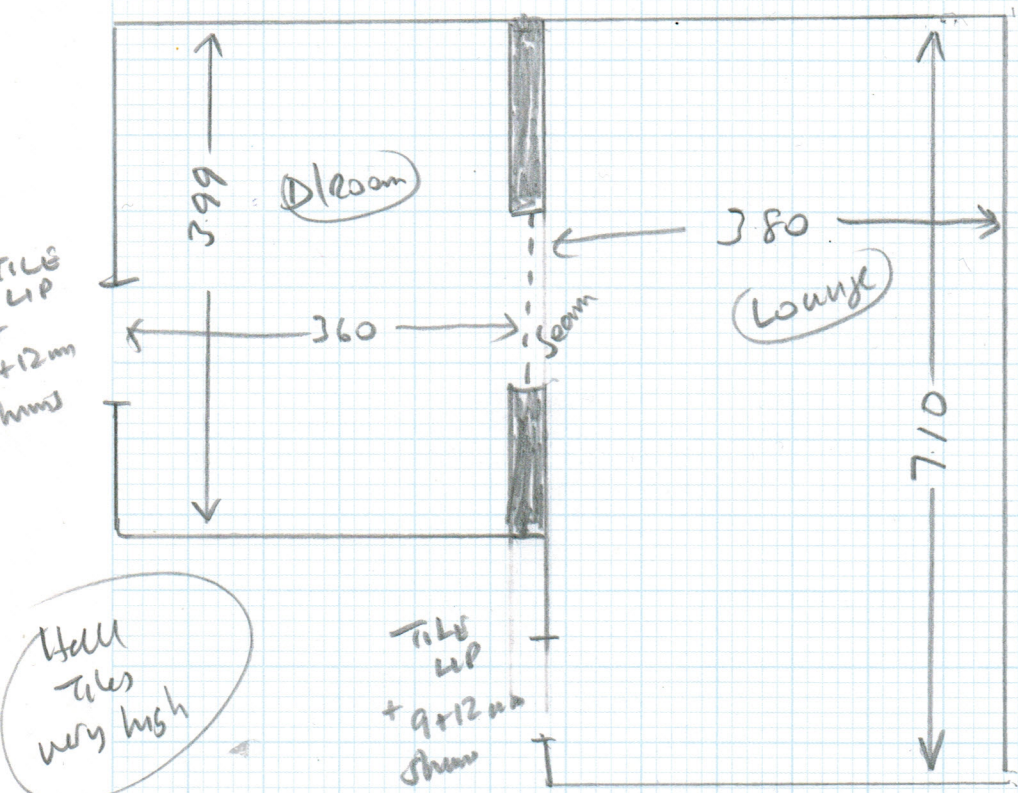

532340 mrcarpets
FLOORS

JOHN C TOFT
 Name: 5 Wilberforce Way
 Address: Wimbledon
 SW19 4TH

Tel:
 Sudbury Trust 42,
 634132
 Cornish Cream

Lounge 7.25 x 4m

D/Room 5.15 x 4m
 + mats

Cut 2 mats 90cm x 90cm each
 + send for whipping

Layout

Part 2

Alan 4/5/21
 1st call

CUSTOMER WILL
 BE IN FROM 8.30

(10P)