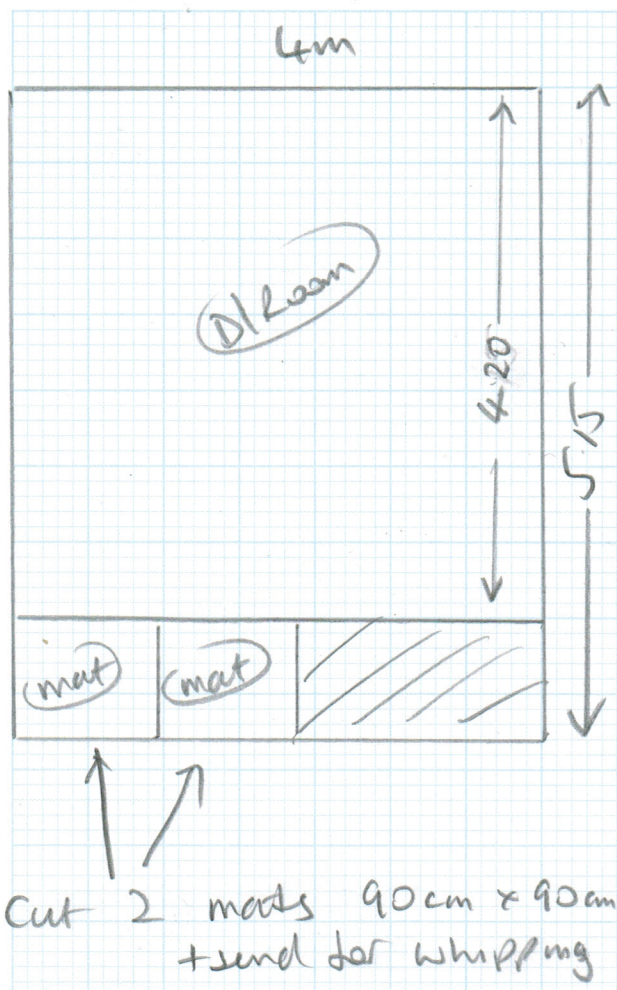

532340 mrcarpets
FLOORS

JOHN C TOFT
 Name: 5 Wilberforce Way
 Address: Wimbledon
 SW19 4TH

Tel:
 Sudbury Trust 42,
 634132
 Cornish Cream

Lounge 7.25 x 4m

D/Room 5.15 x 4m
 + mats

Cut 2 mats 90cm x 90cm each
 + send for whipping

Layout

Part 2

Alan 4/5/21
 1st call

CUSTOMER WILL
 BE IN FROM 8.30

(10P)