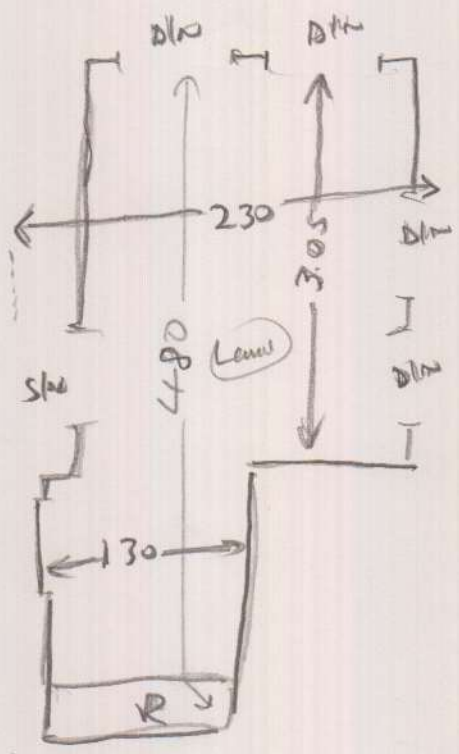

S32349

Mrs J. Mills
 21 Connaught Avenue
 E. Sheen
 SW14 7RH

Bourne Twist Deluxe 50
 Bou D24 Kelp
 5.85 x 4m

EXISTING SLEDGE

BRING DOWN BLN
 IN LINE WITH (10)
 START

Bedroom 3.25 x 3.40

Bourne Twist 50
 Bou D24 Kelp 3.35 x 4m

Existing sledge

Lounge 3.35 x 3.85

York YOR 224 3.50 x 4m

Needs sledge

(10/2)

Layout

572549
MILLS

Bedroom

3.25 x 3.40
↕

wood
uls
extyle
Mk x 2

45
wood
uls
extyle

Lounge

3.85 x 3.35

wood
uls
needs sleds
Mk (x2)

- w1 0737130
- w2 1100 x 145
- w3 0700 x 087
- 1/4 land 1120 x 087

- (10) 044 x 081
- Blw 0487090

Bring down
in line with
10 stairs

(2022)